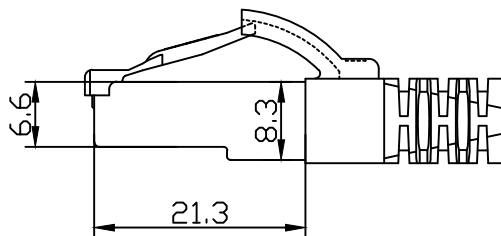

CAT6A S/FTP with 600MHz cat.7 raw cable 4x2x26AWG/7 TPE/LSZH ISO11801 & EN50173 & ANSI/TIA568C.2 www.Synergy21.de

11.68±0.1

WIRING DIAGRAM

NOTE:

1. ELECTRICAL TEST:100% OPEN SHORT, MISS WIRE TEST
2. FLUKE Channel LINK TEST:
TEST LIMIT:ISO11801 Channel Class EA
3. Working temperature:-10°C~+60°C
Storage temperature:-20°C~+75°C
4. ROHS 3.0 AND REACH compliant
5. Support PoE/PoE+/PoE++
6. Flame retardant (IEC60332-1-2)
Low smoke(IEC 61034)
Halogen free(IEC 60754-2)
7. Raw cable is Cat7 up to 600mhz
8. Packing: 1pc/synergy 21 bag+label

MATERIAL LIST

| ③ | OVER MOLD | PVC | 2 | |
|-------|------------|--|-------|------------|
| ② | CONNECTOR | CAT6A 500Mhz RJ45 8P8C Shielded Plug, Pin Gold Plated 3u" Shell Nickel plating COLOUR: Transparence Yellow | 2 | |
| ① | CABLE | S/FTP CAT. 7 600Mhz 26AWG (BC*1P+AL-FOLL)*4P+BRAID (AL-MG) JACKET:Ultraflex TPE/LSZH OD:6.0±0.2mm | 1 | |
| NO. | PARTS NAME | SPECIFICATION STANDARD | QT' Y | REMARK |
| Hasia | | change "ROSH 2.0" to "ROSH 3.0" | | 2022-02-25 |
| | | NEW | | 2021-7-15 |
| BY | CHK | REVISION RECORD MODIFICATION | | DATE |