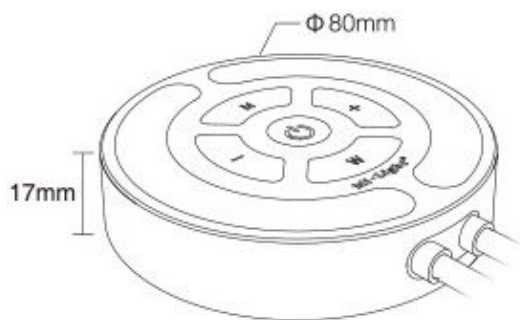

The **Touch RGB WiFi LED Controller** enables seamless communication via **WiFi with IEEE 802.11b/g/n on the frequency of 2.4GHz** or alternatively **2.4G RF** to give you **flexible control options**. With a **control range of up to 30 metres**, you can control your lighting efficiently no matter where you are in the room.

Attributes

Attribute	Value
Weight:	0.3 Kg

Additional Images

Compatible with 2.4GHz remote controller

Many kinds of control method; Control the LED strip through 2.4GHz remote;
More control method for your selection