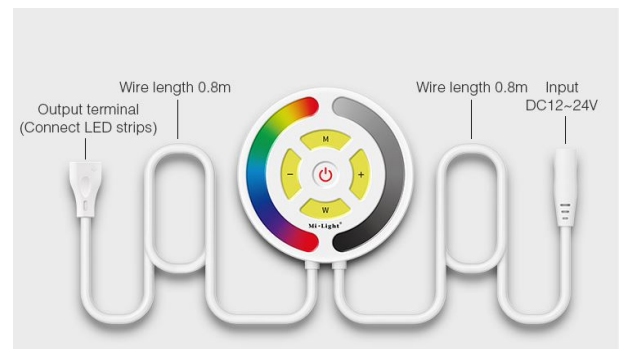

Synergy 21 LED controller touch RGB WiFi *Milight/Miboxer* Alexa series

Discover **powerful control** for your RGB lighting with the **Touch RGB WiFi LED Controller**. This state-of-the-art controller operates at an **operating voltage of DC12~24V** and offers precise customisation of your lighting with an **output power of 3A per channel**. With a **maximum total output of 5A**, this controller is ideal for a wide range of applications in your home.

The **Touch RGB WiFi LED Controller** enables seamless communication via **WiFi with IEEE 802.11b/g/n on the frequency of 2.4GHz** or alternatively **2.4G RF** to give you **flexible control options**. With a **control range of up to 30 metres**, you can control your lighting efficiently no matter where you are in the room.

Product Name: Touch RGB WiFi LED Controller
Model No.: YL1
Working Temperature: -20 -60?
Working Voltage: DC12~24V
Output Current: 3A/Channel
Total Output: Max.5A
Communication Mode: WiFi-IEEE 802.11b/g/n 2.4GHz
or 2.4G RF
Control Distance: 30m

Attributes

Attribute	Value
Weight:	0.3 Kg

Additional Images

Compatible with 2.4GHz remote controller

Many kinds of control method; Control the LED strip through 2.4GHz remote;
More control method for your selection