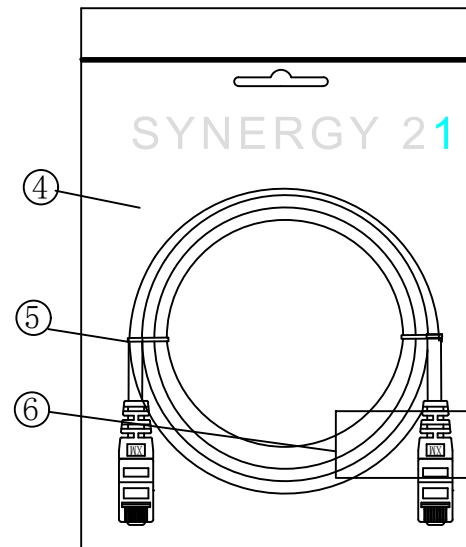

CHART

COLOR: GREY (PANTONE 421C)		
ITEM NO.	LENGTH	PACKING
S215003	250±30	SYNERGY 21 BAG A
S215010	500±30	SYNERGY 21 BAG A
S215017	1000±30	SYNERGY 21 BAG A
S215023	1500±50	SYNERGY 21 BAG A
S215030	2000±50	SYNERGY 21 BAG A
S215037	3000±70	SYNERGY 21 BAG A
S215044	5000±70	SYNERGY 21 BAG B
S215050	7500±150	SYNERGY 21 BAG B
S215057	10000±150	SYNERGY 21 BAG B
S215063	15000±200	SYNERGY 21 BAG C
S215070	20000±300	SYNERGY 21 BAG C
S215076	25000±300	SYNERGY 21 BAG C
S215082	30000±300	SYNERGY 21 BAG D
S215196	40000±400	SYNERGY 21 BAG D
S215197	50000±400	SYNERGY 21 BAG D

SYNERGY 21					
CUSTOMER NO.				ITEM NO.	SEE THE CHART
PRODUCT NAME	CAT. 5e F/UTP PATCH CORD	manufacture country:		CHINA	UNIT MM
		DRAWNBY	CHECKBY	APPOBY	DATE
BY	CHK	SYNERGY 21	SYNERGY 21	SYNERGY 21	2016-01-07

		NEW	2016-01-07	A
		REVISION RECORD MODIFICATIONS	DATE	REV.