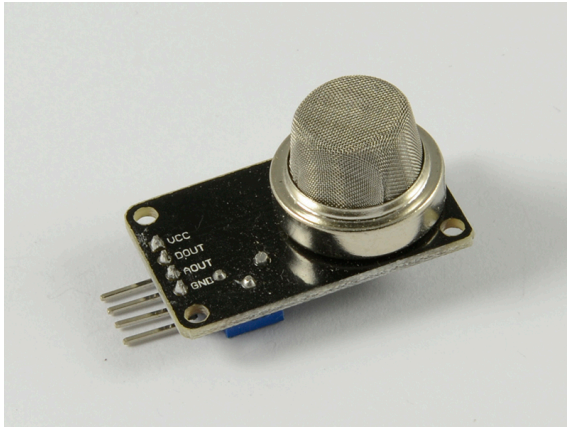

ALLNET 4duino Sensor Gas Methan, Butan, LPG, Rauch

>>> [Go to the shop article](#)

EAN CODE

4duino Sensitive for Methane, Butane, LPG, smoke. MQ-2

B-1 (C7)

[Click here to discover more items from this category in our shop.](#)