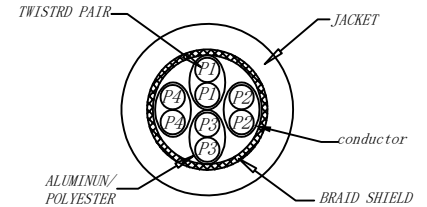

CAT. 6A S/FTP 27AWG LSZH 500MHz ISO/IEC 11801 Class Ea Channel Link 100% tested & EN 50173-1 & ANSI/TIA-568-C.2 www.Synergy21.de **CE**

①

**MATERIAL LIST:**

| ③   | OVER MOLD  | PVC 75A   | 8PCS  |        |
|-----|------------|---|-------|--------|
| ②   | PLUG       | RJ45 8P8C Shielded Plug, Pin Gold Plated 3u", Shell Nickel Plating , Transparent Blue | 2PCS  |        |
| ①   | CABLE      | S/FTP CAT. 6A 27AWG (BC+AL-FOIL)*4PAIR+Braid(AL-MG) +JACKET:LSZH OD:5.8±0.2MM         | 1PCS  |        |
| NO. | PARTS NAME | SPECIFICATION STANDARD  | QT' Y | REMARK |

**NOTE:**

- ELECTRICAL TEST:
  - 100% OPEN SHORT, MISS WIRE TEST
  - INSULATION RESISTANCE:DC 300V 10M Ohm;
  - CONTACTOR RESISTANCE:1 OHM per meter
- FLUKE TEST LIMIT:ISO11801 Channel Class Ea
- Operating temperature:-20°C ~ + 75°C
- ROHS 3.0 & REACH COMPLIANT
- Support PoE/PoE+/PoE++
- Packing:Synergy21 PE Bag+Label
- Minimum of the bending radius is 60mm
- Flame retardant (IEC60332-1-2)
  - Low smoke(IEC 61034)
  - Halogen free(IEC 60754-2)

|                   |                                     |                      |               |         |
|-------------------|-------------------------------------|----------------------|---------------|---------|
| <b>SYNERGY 21</b> |                                     |                      |               |         |
| CUSTOMER          |                                     | ITEM NO.             | See The Chart |         |
| PRODUCT NAME      | CAT. 6A S/FTP 27AWG LSZH PATCH CORD | manufacture country: | CHINA         | UNIT MM |
| DRAWNBY           | CHECKBY                             | APPROVE              | DATE          |         |
| SYNERGY 21        | SYNERGY 21                          | SYNERGY 21           | 2015-01-20    |         |