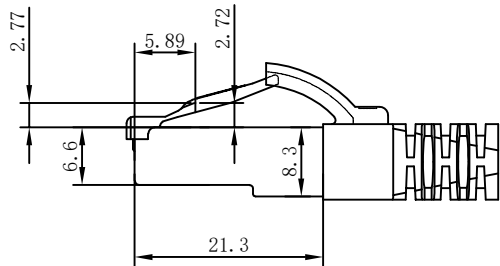

CAT. 6A S/FTP 27AWG LSZH 500MHz ISO/IEC 11801 Class Ea Channel Link 100% tested & EN 50173-1 & ANSI/TIA-568-C.2 www.Synergy21.de **CE**

①

**MATERIAL LIST:**

| ③   | OVER MOLD  | PVC 75A   | 8PCS  |        |
|-----|------------|---|-------|--------|
| ②   | PLUG       | RJ45 8P8C Shielded Plug, Pin Gold Plated 3u", Shell Nickel Plating , Transparent Blue | 2PCS  |        |
| ①   | CABLE      | S/FTP CAT. 6A 27AWG (BC+AL-FOIL)*4PAIR+Braid(AL-MG) +JACKET:LSZH OD:5.8±0.2MM         | 1PCS  |        |
| NO. | PARTS NAME | SPECIFICATION STANDARD  | QT' Y | REMARK |

**NOTE:**

- ELECTRICAL TEST:
  - 100% OPEN SHORT, MISS WIRE TEST
  - INSULATION RESISTANCE:DC 300V 10M Ohm;
  - CONTACTOR RESISTANCE:1 OHM per meter
- FLUKE TEST LIMIT:ISO11801 Channel Class Ea
- Operating temperature:-20°C ~ + 75°C
- ROHS 3.0 & REACH COMPLIANT
- Support PoE/PoE+/PoE++
- Packing:Synergy21 PE Bag+Label
- Minimum of the bending radius is 60mm
- Flame retardant (IEC60332-1-2)
  - Low smoke(IEC 61034)
  - Halogen free(IEC 60754-2)

|                   |                                     |                      |               |         |
|-------------------|-------------------------------------|----------------------|---------------|---------|
| <b>SYNERGY 21</b> |                                     |                      |               |         |
| CUSTOMER          |                                     | ITEM NO.             | See The Chart |         |
| PRODUCT NAME      | CAT. 6A S/FTP 27AWG LSZH PATCH CORD | manufacture country: | CHINA         | UNIT MM |
| DRAWNBY           | CHECKBY                             | APPROVE              | DATE          |         |
| SYNERGY 21        | SYNERGY 21                          | SYNERGY 21           | 2015-01-20    |         |