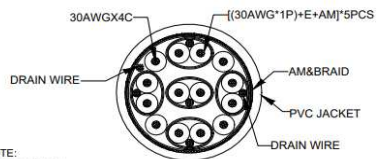

REVISED	DR	APP

CABLE LABEL(SIZE:90*16MM)