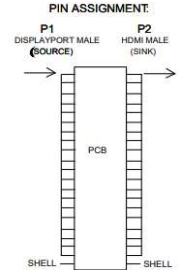

REVISED	DR	APP

CABLE LABEL(SIZE:90*16MM)