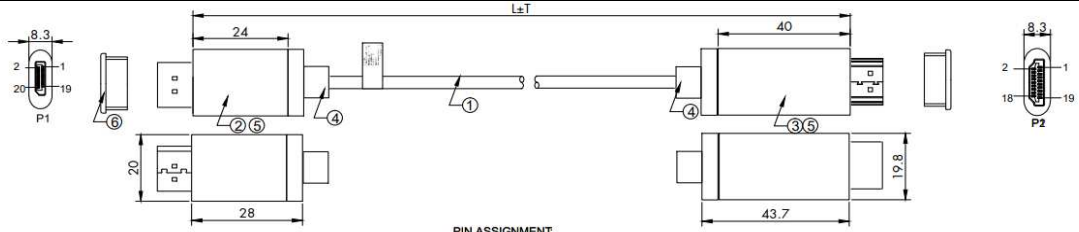

REVISED	DR	APP

RoHS2.0(2011/65/EU)

ITEM NO.	LENGTH
03-21025	1000±20
03-21155	1500±20
03-21035	2000±20
03-21045	3000±30
03-21055	5000±50

- Connections: DisplayPort plug to HDMI-A plug
- Resolution up to: 4K (60Hz)
- Supports color sampling in 4:4:4, 4:2:2 and 4:2:0 format
- Supports: HDR10, HDCP 2.2, HDCP 1.4, 3D
- max. Bandwidth: 18 Gbps
- DisplayPort Version: 1.4
- 100% backwards compatible Versions: only for 1.4

- Number of shieldings: 3
- Wire material: copper
- Plug: moulded
- DP-plug with out snap in latch
- Plug material: CuZnNi, gold plated
- Contact surface: gold plated pins
- Plug cover: metal, ALU

- Cable type: round cable
- Material cable sheath: "Highflex" PVC
- Cable sheath diameter (ca.): 6.0mm
- Color: blue

Info: on a DisplayPort 1.2 interface the maximum supporting resolution is 4K2K (30Hz) or HDMI 1.4

DUST COVER	TRANSPARENT PE	
OUTER MOLD	ALUMINIUM/SILVER	
BOOT	PVC/BLACK	
HDMI MALE	HDMI 19PIN A MALE ,BLACK INSULATION ,GOLD PLATED PIN,GOLD PLATED SHELL	
DP MALE	DP20PIN MALE,WITH LOCK,RED INSULATION ,GOLD PLATED PIN,GOLD PLATED SHELL	
CABLE	DP1.4 CABLE:(30AWG/1 Copper*1P+E+AM)*5+30AWG/1 Copper*4+AL-FOIL+E+AL-MG BRAID,JACKET :PVC/DARK BLUE,OD:6.0±0.2mm	
NO	PART NAME	PICTURES AND COLORS CAN DIFFER FROM THE PRODUCT!

DESCRIPTION		HOME CINEMA DP ADAPTER CABLE, HDMI-A					
SIZE	A4	DATE	17.08.2021	CHECKED		TOL	03-21025
UNIT	MM	DRAWN	R.Hueller	APPROVED			
CUSTOM TARIF NO.: 854442909000