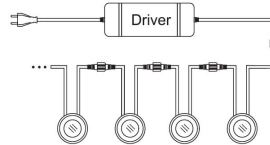

## Synergy 21 LED in-ground spotlight ARGOS round in-G-D IP67 RGB

kwh/1000h:	2,20
Lumens:	45
Watt:	2,0
Nominal Service Life:	35000 Std.
Switching Cycles:	50000
Opt. Ambient Temperature.:	25 °C

Voltage: DC 12V  
Power: 2W  
LED light colour: RGB  
Brightness: 45lm  
LED: 9pcs high power  
Cover: tempered glass, loadable up to 100kg  
Material: SUS304 + PC  
Protection class: IP67  
Size: Ø 80mm, height 26mm  
Installation dimension: Ø 60mm  
Connection cable: 1\*AWG22(4-pin) with IP67 plug length 1m

### Attributes

Attribute	Value
CC oder CV:	CV
Dimmbar:	abhängig vom Netzteil
Grösse:	80*26

Attribute	Value
LED - Gehäusefarbe:	silber
LED - Gehäusematerial:	SUS304 + PC
Lichtfarbe:	RGB
Lumen:	45
Schutzklasse:	IP67
Volt:	12
Weight:	0.3 Kg
Warranty:	60.00 Months

## Additional Images

\* General Controller is used to control the RGB light.

Set 2: Connect to Driver

Set 3: Connect to Solar Panel