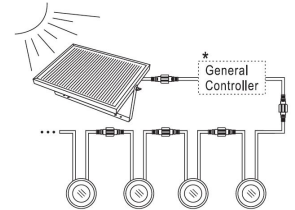

## Synergy 21 LED in-ground spotlight ARGOS round in-G-D IP67 RGB

kwh/1000h:	2,20
Lumens:	45
Watt:	2,0
Nominal Service Life:	35000 Std.
Switching Cycles:	50000
Opt. Ambient Temperature.:	25 °C

Voltage: DC 12V  
Power: 2W  
LED light colour: RGB  
Brightness: 45lm  
LED: 9pcs high power  
Cover: tempered glass, loadable up to 100kg  
Material: SUS304 + PC  
Protection class: IP67  
Size: Ø 80mm, height 26mm  
Installation dimension: Ø 60mm  
Connection cable: 1\*AWG22(4-pin) with IP67 plug length 1m

## Additional Images

\* General Controller is used to control the RGB light.

Set 2: Connect to Driver

Set 3: Connect to Solar Panel