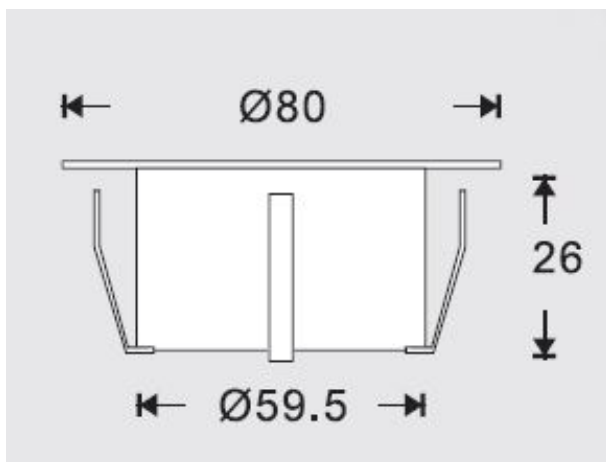

Attribute	Value
LED - Gehäusefarbe:	silber
LED - Gehäusematerial:	SUS304 + PC
Lichtfarbe:	RGB
Lumen:	45
Schutzklasse:	IP67
Volt:	12
Weight:	0.3 Kg
Warranty:	60.00 Months

Additional Images