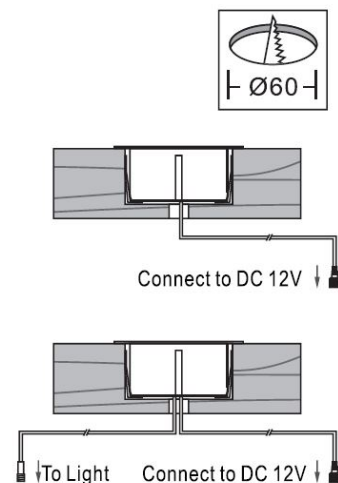

Attribute	Value
LED - Gehäusefarbe:	silber
LED - Gehäusematerial:	SUS304 + PC
Lichtfarbe:	RGB
Lumen:	45
Schutzklasse:	IP67
Volt:	12
Weight:	0.3 Kg
Warranty:	60.00 Months

Additional Images