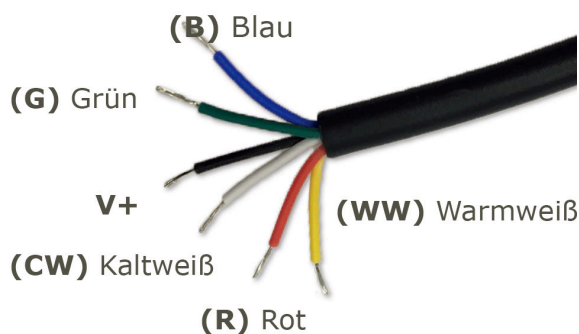

Intended use: Installation in the Odenwald ceiling

Other types of installation are also possible with optional accessories (surface-mounted, flush-mounted, suspended, wall-mounted and recessed, etc.)

White and RGB can be controlled separately (white individually, RGB individually, or both together = RGB-WW)

Frame colour: silver

Power consumption: 48W white, 36W RGB

Number of lumens: 3250lm white

White range (CCT): 2700-6500K, CRI>80, 120°

RGB: 20W

Protection class: IP20

Operating temperature: -10° to +45° (Amb.)

Power supply: 24V DC

Size (external dimensions): 295mm x 1195mm x 11mm

Weight: 3500g

Warranty: 3 years

Energy efficiency class: A

kWh/1000h: 48.4

Attributes

Attribute	Value
LED - Gehäusefarbe:	silber
Lichtfarbe:	RGB-CCT
Weight:	3.5 Kg
Warranty:	60.00 Months

Additional Images

Accessories

Part No.	Name
135731	Synergy 21 LED Controller 3653 LED RGB-WW (RGB-CCT) Master Set
147981	Synergy 21 LED remote RGB-WW (RGB-CCT) 8 zones *Milight/Miboxer*
148006	Synergy 21 LED remote smart panel RGB-WW (RGB-CCT) 8 zones *Milight/Miboxer*
148143	ynergy 21 LED Controller RGB-WW (RGB-CCT) DC12/24V Strip/Panel 5in1*Milight/Miboxer*
181054	Synergy 21 LED remote WLAN controller *Milight/Miboxer*
148507	Synergy 21 LED remote WLAN controller smart light *Milight/Miboxer*
149147	Synergy 21 LED Controller RGB-WW (RGB-CCT) DC12/24V *Milight/Miboxer*
126355	Mean Well Power Supply - 24V 60W IP67
150052	Synergy 21 LED light panel RGB-W zub mounting kit 2 rope
150054	Synergy 21 LED light panel RGB-W add mounting kit 4 clip
134899	Synergy 21 Netzteil - Einschaltstrombegrenzer OSRAM