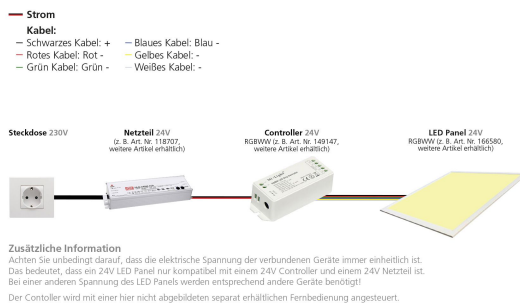

Intended use: Installation in the Odenwald ceiling

Other types of installation are also possible with optional accessories (surface-mounted, flush-mounted, suspended, wall-mounted and recessed, etc.)

White and RGB can be controlled separately (white individually, RGB individually, or both together = RGB-WW)

Frame colour: silver

Power consumption: 48W white, 36W RGB

Number of lumens: 3250lm white

White range (CCT): 2700-6500K, CRI>80, 120°

RGB: 20W

Protection class: IP20

Operating temperature: -10° to +45° (Amb.)

Power supply: 24V DC

Size (external dimensions): 295mm x 1195mm x 11mm

Weight: 3500g

Warranty: 3 years

Energy efficiency class: A

kWh/1000h: 48.4

Attributes

Attribute	Value
LED - Gehäusefarbe:	silber
Lichtfarbe:	RGB-CCT
Weight:	3.5 Kg
Warranty:	60.00 Months

Additional Images

Accessories

Part No.	Name
135731	Synergy 21 LED Controller 3653 LED RGB-WW (RGB-CCT) Master Set
147981	Synergy 21 LED remote RGB-WW (RGB-CCT) 8 zones *Milight/Miboxer*
148006	Synergy 21 LED remote smart panel RGB-WW (RGB-CCT) 8 zones *Milight/Miboxer*
148143	ynergy 21 LED Controller RGB-WW (RGB-CCT) DC12/24V Strip/Panel 5in1*Milight/Miboxer*
181054	Synergy 21 LED remote WLAN controller *Milight/Miboxer*
148507	Synergy 21 LED remote WLAN controller smart light *Milight/Miboxer*
149147	Synergy 21 LED Controller RGB-WW (RGB-CCT) DC12/24V *Milight/Miboxer*
126355	Mean Well Power Supply - 24V 60W IP67
150052	Synergy 21 LED light panel RGB-W zub mounting kit 2 rope
150054	Synergy 21 LED light panel RGB-W add mounting kit 4 clip
134899	Synergy 21 Netzteil - Einschaltstrombegrenzer OSRAM