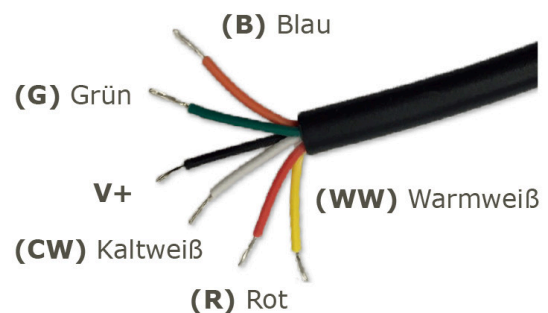

Intended use: Installation in the Odenwald ceiling

Other types of installation are also possible with optional accessories (surface-mounted, flush-mounted, suspended, wall-mounted and recessed, etc.)

White and RGB can be controlled separately (white individually, RGB individually, or both together = RGB-WW)

Frame colour: silver

Power consumption: 48W white, 36W RGB

Number of lumens: 3250lm white

White range (CCT): 2700-6500K, CRI>80, 120°

RGB: 20W

Protection class: IP20

Operating temperature: -10° to +45° (Amb.)

Power supply: 24V DC

Size (external dimensions): 295mm x 1195mm x 11mm

Weight: 3500g

Warranty: 3 years

Energy efficiency class: A

kWh/1000h: 48.4

Attributes

Attribute	Value
LED - Gehäusefarbe:	silber
Lichtfarbe:	RGB-CCT
Weight:	3.5 Kg
Warranty:	60.00 Months

Additional Images

Accessories

Part No.	Name
135731	Synergy 21 LED Controller 3653 LED RGB-WW (RGB-CCT) Master Set
147981	Synergy 21 LED remote RGB-WW (RGB-CCT) 8 zones *Milight/Miboxer*
148006	Synergy 21 LED remote smart panel RGB-WW (RGB-CCT) 8 zones *Milight/Miboxer*
148143	ynergy 21 LED Controller RGB-WW (RGB-CCT) DC12/24V Strip/Panel 5in1*Milight/Miboxer*
181054	Synergy 21 LED remote WLAN controller *Milight/Miboxer*
148507	Synergy 21 LED remote WLAN controller smart light *Milight/Miboxer*
149147	Synergy 21 LED Controller RGB-WW (RGB-CCT) DC12/24V *Milight/Miboxer*
126355	Mean Well Power Supply - 24V 60W IP67
150052	Synergy 21 LED light panel RGB-W zub mounting kit 2 rope
150054	Synergy 21 LED light panel RGB-W add mounting kit 4 clip
134899	Synergy 21 Netzteil - Einschaltstrombegrenzer OSRAM