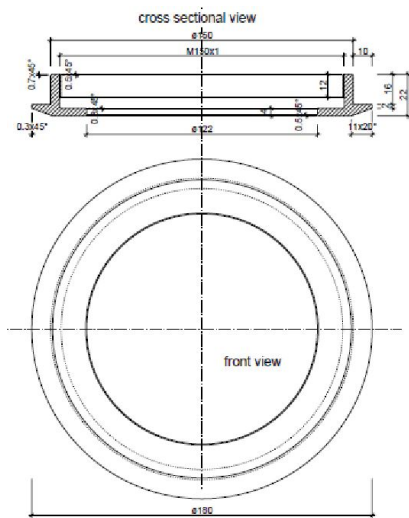

Synergy 21 LED Prometheus IP68 IR 24W SECURITY LINE V2 Infrared with 850nm

Outdoor IR spotlight incl. bracket for wall and floor mounting and

Wavelength: 850nm

Beam angle: 120°

Range: up to 30 metres. Lens update available which increases the range of the spotlight to up to 50 metres (beam angle 30°)

Power consumption: 24 watts (350mA, ~85V)

Protection class: IP 68

Light colour: Infrared

incl 230V twilight sensor

Total height: 160mm

Diameter head: 150mm

Diameter heat sink: 120mm

Order power supply separately

external constant current power supply: 115517

Attributes

Attribute	Value
Ampere:	0.35
Lichtfarbe:	infrarot

Attribute	Value
Weight:	2.77 Kg
Warranty:	60.00 Months

Additional Images

Accessories

Part No.	Name
89283	Synergy 21 LED Prometheus IP68 IR with lens update SECURITY
115517	Synergy 21 LED Prometheus IP68 power supply V2
148726	Synergy 21 - Waterproof connector 1:1
148727	Synergy 21 - Waterproof connector 1:2
148730	Synergy 21 - Waterproof connector box 3 ports
148729	Synergy 21 - Waterproof connector box 3 ports transparent
148728	Synergy 21 - Waterproof connector box 4 ports
87838	Synergy 21 LED Prometheus IP68 RGB-W add. cable 3m
87839	Synergy 21 LED Prometheus IP68 RGB-W zub. Kabel 5m
92700	Synergy 21 LED Prometheus IP68 RGB-W zub. Ersatz Anschlusskabel 3m
81394	Synergy 21 LED Prometheus IP68 Zubehör, befahrbare Glasscheibe mit