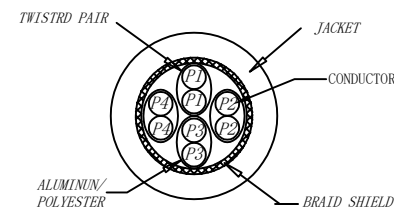

CAT.6 S/FTP TPE-LSZH 250MHz ISO/IEC 11801 & EN50173-1 & ANSI/TIA-568. 2-D www.Synergy21.de CE

PIN OUT

MATERIAL LIST

⑥	LABEL	NO DRY GLUE LABEL	1	
⑤	MINI TIE	PE MINI TIE(POSSESS METAL) COLOUR SEE THE CHART	2	
④	POLYETHYLENE BAG	SYNERGY 21 SLIP PE BAG	1	
③	CABLE	CAT. 6 S/FTP 27AWG (BC*1P+AL-FOIL)*4+Braid(AL-MG) JACKET:TPE-LSZH OD:6.0±0.2mm COLOUR SEE THE CHART	1	
②	Over mold	80A PVC,COLOR:SEE THE CHART	2	
①	Plug	RJ45 8P8C' S SHIELDED ,THE SHELL PLATED NICKEL ,PIN GOLD PLATED 3u" RED/TRANSPARENT	2	
NO.	PARTS NAME	SPECIFICATION STANDARD	QT' Y	REMARK

Hasia		change "ROSH 2.0" to "ROSH 3.0"	2022-02-25	A6	SYNERGY 21					
		Add New Color	2019-03-14	A5						
		Increase the minimum bend radius	2018-11-30	A4	CUSTOMER NO.		ITEM NO.	SEE THE CHART		
		Add moulding size	2018-06-19	A3	PRODUCT NAME	CAT. 6 S/FTP PATCH CORD TPE-LSZH	manufacture country:	CHINA	UNIT	MM
		Change Moulding	2018-05-29	A2	DRAWNBY	CHECKBY	APPOBY	DATE		
		CHANGE PACKING AND BOX MARK	2018-03-12	A1	DRAWNBY	CHECKBY	APPOBY	DATE		
BY	CHK	REVISION RECORD MODIFICATIONS	DATE	REV.	SYNERGY 21	SYNERGY 21	SYNERGY 21	2015-01-20		