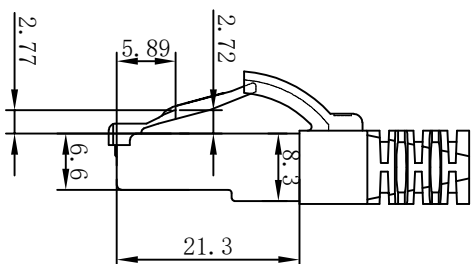

CAT.6 S/FTP TPE-LSZH 250MHz ISO/IEC 11801 & EN50173-1 & ANSI/TIA-568. 2-D www.Synergy21.de CE

PIN OUT

MATERIAL LIST

⑥	LABEL	NO DRY GLUE LABEL	1	
⑤	MINI TIE	PE MINI TIE(POSSESS METAL) COLOUR SEE THE CHART	2	
④	POLYETHYLENE BAG	SYNERGY 21 SLIP PE BAG	1	
③	CABLE	CAT. 6 S/FTP 27AWG (BC*1P+AL-FOIL)*4+Braid(AL-MG) JACKET:TPE-LSZH OD:6.0±0.2mm COLOUR SEE THE CHART	1	
②	Over mold	80A PVC,COLOR:SEE THE CHART	2	
①	Plug	RJ45 8P8C' S SHIELDED ,THE SHELL PLATED NICKEL ,PIN GOLD PLATED 3u" RED/TRANSPARENT	2	
NO.	PARTS NAME	SPECIFICATION STANDARD	QT' Y	REMARK

NOTE:

- ELECTRICAL TEST:
 - 100% OPEN SHORT, MISS WIRE TEST
 - INSULATION RESISTANCE:DC 300V 10M Ohm;
 - CONTACTOR RESISTANCE:1 OHM per meter
- FLUKE TEST LIMIT:ISO11801 Channel Class E
- Working temperature:-10°C ~ + 60°C
- Storage temperature:-20°C~+75°C
- RoHS 3.0 AND REACH compliant
- Low Smoke (IEC 61034)
- Flame retardant (IEC60332-1-2)
- Halogen free (IEC 60754-1/2)
- Packing:Synergy21 PE Bag+Label
- Minimum of the bending radius is 60mm