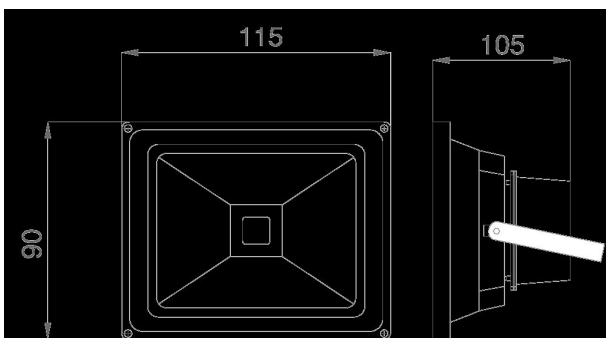

Attributes

Attribute	Value
Abstrahlwinkel:	120
Betriebstemperatur:	-25°C bis +55°C
CRI:	>80
Dimmbar:	TRIAC
Grösse:	115*90*105
LED - Gehäusefarbe:	schwarz
LED - Gehäusematerial:	Aluminium
Lichtfarbe:	neutralweiß
Lichtfarbe in Kelvin:	4250
Lumen:	800
Schutzklasse:	IP65
Volt:	230
Weight:	0.69 Kg
Warranty:	60.00 Months

Additional Images