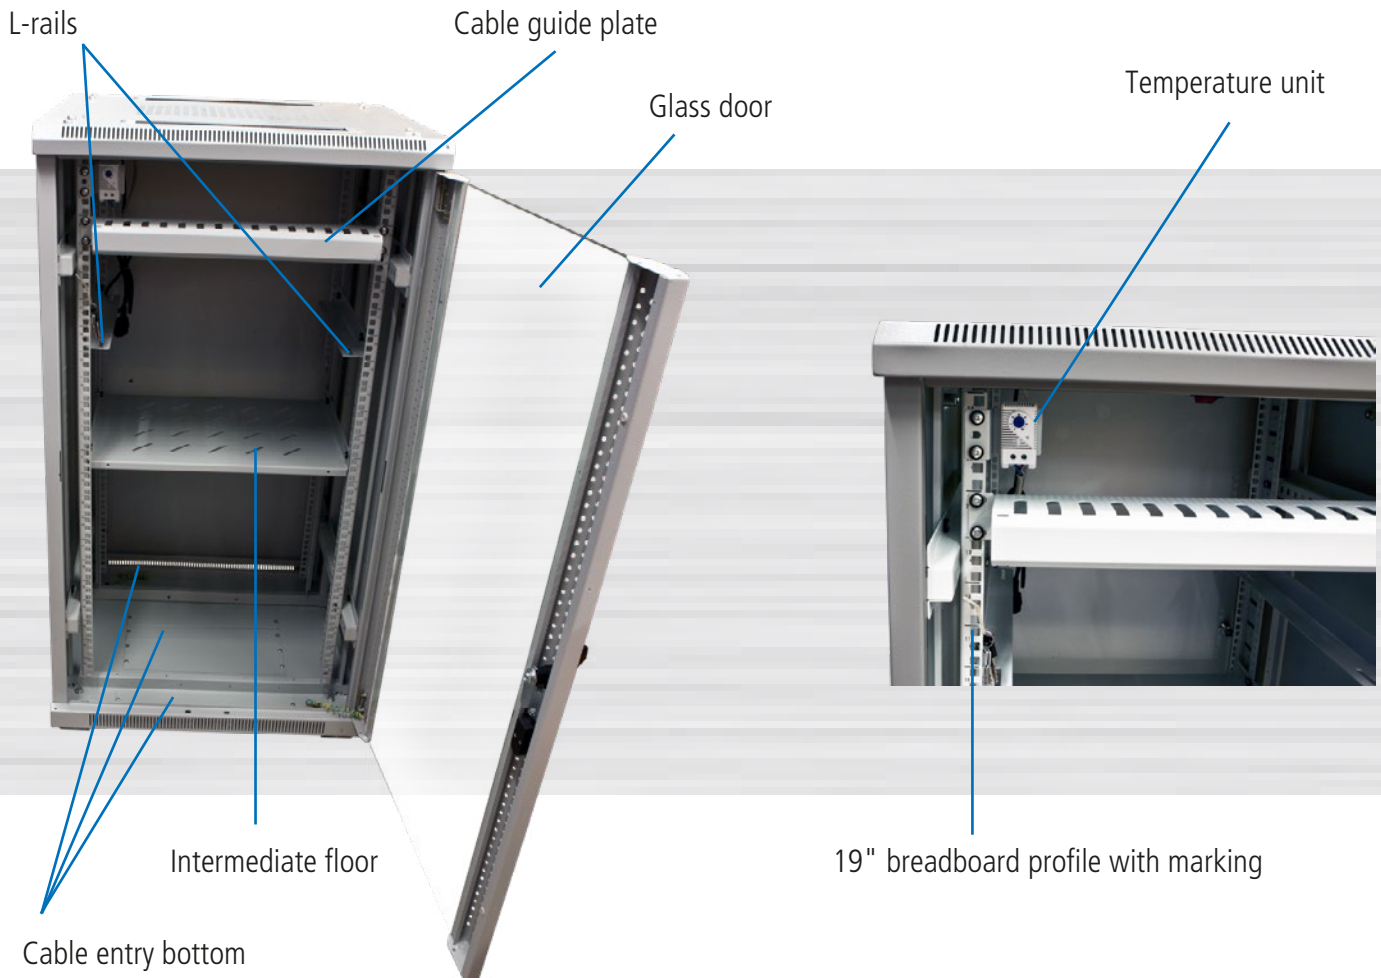

Item	Outer dimensions (W/D/H)	Height	Color	Fan	19" Profile spacing	Manufacturer number
139698	600/610/656mm	12HE	Light gray	2	400(480)mm	ALL-SNB6612BDGru
122277	600/810/656mm	12HE	Light gray	4	600(680)mm	ALL-SNB6812BDGru
122278	600/1010/656mm	12HE	Light gray	4	800(880)mm	ALL-SNB6112BDGru
106972	600/610/1110mm	22HE	Light gray	2	400(480)mm	ALL-SNB6622BDGru
106973	600/810/1110mm	22HE	Light gray	4	600(680)mm	ALL-SNB6822BDGru
106974	600/910/1110mm	22HE	Light gray	4	700(780)mm	ALL-SNB6922BDGru
106975	600/1010/1110mm	22HE	Light gray	4	800(880)mm	ALL-SNB6122BDGru
156700	600/1210/1110mm	22HE	Light gray	4	1000(1080)mm	ALL-SNB61222BDGru
106979	600/610/1555mm	32HE	Light gray	2	400(480)mm	ALL-SNB6632BDGru
106980	600/810/1555mm	32HE	Light gray	4	600(680)mm	ALL-SNB6832BDGru
106981	600/910/1555mm	32HE	Light gray	4	700(780)mm	ALL-SNB6932BDGru
106982	600/1010/1555mm	32HE	Light gray	4	800(880)mm	ALL-SNB6132BDGru
106986	600/610/2000mm	42HE	Light gray	2	400(480)mm	ALL-SNB6642BDGru
106987	600/810/2000mm	42HE	Light gray	4	600(680)mm	ALL-SNB6842BDGru
106988	600/910/2000mm	42HE	Light gray	4	700(780)mm	ALL-SNB6942BDGru
106990	600/1010/2000mm	42HE	Light gray	4	800(880)mm	ALL-SNB6142BDGru
137711	600/1210/2000mm	42HE	Light gray	4	1000(1080)mm	ALL-SNB61242BDGru