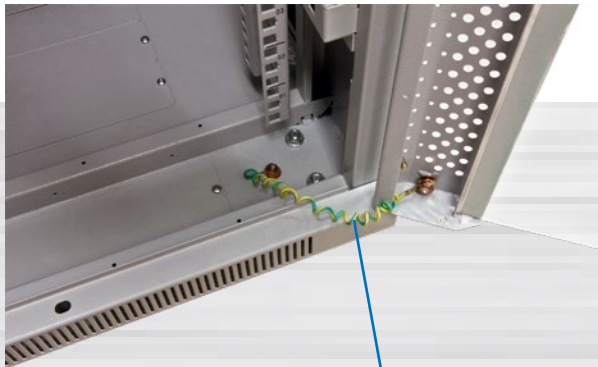

Ground connection door