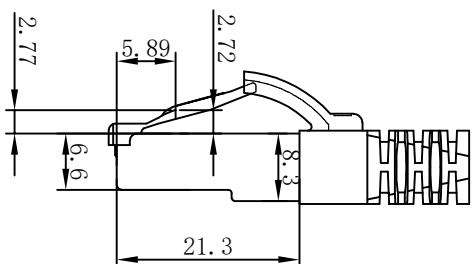

CAT.6 S/FTP TPE-LSZH 250MHz ISO/IEC 11801 & EN50173-1 & ANSI/TIA-568. 2-D www.Synergy21.de CE

PIN OUT

MATERIAL LIST

⑥	LABEL	NO DRY GLUE LABEL	1	
⑤	MINI TIE	PE MINI TIE(POSSESS METAL) COLOUR SEE THE CHART	2	
④	POLYETHYLENE BAG	SYNERGY 21 SLIP PE BAG	1	
③	CABLE	CAT. 6 S/FTP 27AWG (BC*1P+AL-FOIL)*4+Braid(AL-MG) JACKET:TPE-LSZH OD:6.0±0.2mm COLOUR SEE THE CHART	1	
②	Over mold	80A PVC,COLOR:SEE THE CHART	2	
①	Plug	RJ45 8P8C' S SHIELDED ,THE SHELL PLATED NICKEL ,PIN GOLD PLATED 3u" RED/TRANSPARENT	2	
NO.	PARTS NAME	SPECIFICATION STANDARD	QT' Y	REMARK

NOTE:

- ELECTRICAL TEST:
 (1).100% OPEN SHORT, MISS WIRE TEST
 (2).INSULATION RESISTANCE:DC 300V 10M Ohm;
 (3).CONTACTOR RESISTANCE:1 OHM per meter
- FLUKE TEST LIMIT:ISO11801 Channel Class E
- Working temperature:-10°C ~ + 60°C
- Storage temperature:-20°C~+75°C
- RoHS 3.0 AND REACH compliant
- Low Smoke (IEC 61034)
- Flame retardant (IEC60332-1-2)
- Halogen free (IEC 60754-1/2)
- Packing:Synergy21 PE Bag+Label
- Minimum of the bending radius is 60mm