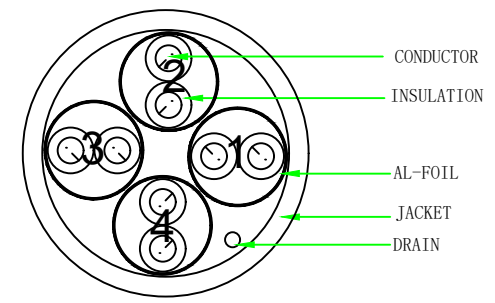

PIN OUT

NOTE:

1. Fluke Channel Test ISO 11801 channel Class Ea
2. RoHS 3.0 AND REACH compliant
3. Electrical test: 100% open short & miss wire test;
4. OPERATING TEMPERATURE: -20°C ~ 75°C  
STORAGE TEMPERATURE: -10°C ~ 60°C
5. Print word: CAT6A U/FTP Patch cord with CAT7 RAW Cable 4x2x32AWG/7  
TPE-LSZH ISO11801 & EN50173 & ANSI/TIA568C.2 www.synergy21.de **CE**
6. Raw cable is Cat7 up to 600Mhz
7. Packing: 1pc/synergy 21 bag+label

MATERIAL LIST

③	CABLE	CAT. 7 U/FTP (32AWG BC*1P+AL-FOIL)*4+DRAIN+ JACKET:TPE-LSZH, OD:3.8±0.2mm	1	
②	Over mold	48P PVC	2	
①	Plug	RJ45 8P8C Shielded Plug, PIN GOLD PLATED 3u", TRANSPARENT YELLOW	2	

NO.	PARTS NAME	SPECIFICATION STANDARD	QT' Y	REMARK
	Hasia	Add the meter scale	2022-12-26	A1
		NEW	2022-05-13	A0
BY	CHK	REVISION RECORD MODIFICATIONS	DATE	REV.

<b>SYNERGY21</b>				
CUSTOMER		ITEM NO.		
PRODUCT NAME	Super slim CAT6A U/FTP Patch cord With CAT7 RAW Cable	manufacture country:	CHINA	UNIT MM
DRAWNBY	CHECKBY	APPOBY	DATE	
SYNERGY21	SYNERGY21	SYNERGY21	2022-05-13	