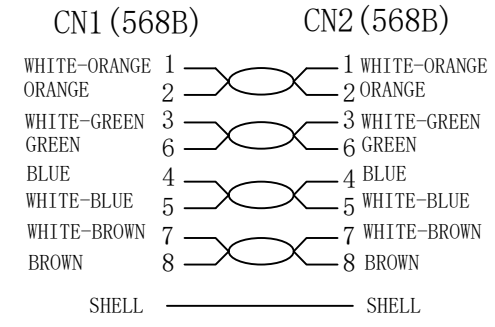

PIN OUT

NOTE:

1. Fluke Channel Test ISO 11801 channel Class Ea
2. RoHS 3.0 AND REACH compliant
3. Electrical test: 100% open short & miss wire test;
4. OPERATING TEMPERATURE: -20°C ~ 75°C  
STORAGE TEMPERATURE: -10°C ~ 60°C
5. Print word: CAT6A U/FTP Patch cord with CAT7 RAW Cable 4x2x32AWG/7  
TPE-LSZH ISO11801 & EN50173 & ANSI/TIA568C.2 www.synergy21.de **CE**
6. Raw cable is Cat7 up to 600Mhz
7. Packing: 1pc/synergy 21 bag+label

Colour: RED (PANTONE 199C)	
Item No.	Length (mm)
S217340V3	150 ± 10
S217341V3	250 ± 10
S217342V3	500 ± 20
S217343V3	1000 ± 20
S217344V3	1500 ± 30
S217345V3	2000 ± 30
S217346V3	3000 ± 50
S217347V3	5000 ± 100
S217348V3	7500 ± 150
S217349V3	10000 ± 300

Colour: GREEN (PANTONE 3278C)	
Item No.	Length (mm)
S217350V3	150 ± 10
S217351V3	250 ± 10
S217352V3	500 ± 20
S217353V3	1000 ± 20
S217354V3	1500 ± 30
S217355V3	2000 ± 30
S217356V3	3000 ± 50
S217357V3	5000 ± 100
S217358V3	7500 ± 150
S217359V3	10000 ± 300

Colour: Magenta (Pantone 212C)	
Item No.	Length (mm)
S217380V3	150 ± 10
S217381V3	250 ± 10
S217382V3	500 ± 20
S217383V3	1000 ± 20
S217384V3	1500 ± 30
S217385V3	2000 ± 30
S217386V3	3000 ± 50
S217387V3	5000 ± 100
S217388V3	7500 ± 150
S217389V3	10000 ± 300