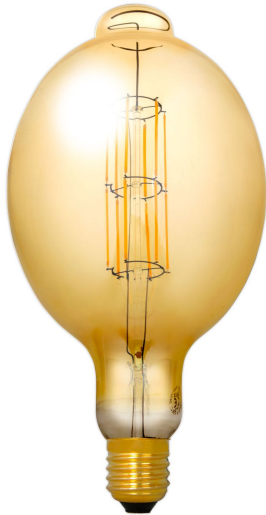

## Synergy 21 E27 BIG-LED balloon

kwh/1000h:	11,00
Lumens:	1100
Watt:	11,0
Nominal Service Life:	35000 Std.
Switching Cycles:	50000
Opt. Ambient Temperature.:	25 °C

E27 threaded base  
11W LED filament  
Colour: Gold finish  
Kelvin: 2100  
CRI: >80  
Beam angle: 300°  
Wattage (W) 11±1W  
Lumen (Lm) 1100  
Dimmable: yes  
blue-STOP®: yes  
Voltage (V) 230VAC, 50Hz  
Diameter 180 mm  
Total length 365 mm

Please note that Synergy21 LED retrofit lamps may only be operated at an operating temperature between 0-50 C°.

In the event of deviations, the service life of the LEDs cannot be guaranteed!

Energy efficiency class: A+  
kWh/1000h: 11

## Attributes

Attribute	Value
Abstrahlwinkel:	300
CRI:	80
Dimmbar:	ja
Lichtfarbe:	warmweiss
Lichtfarbe in Kelvin:	2100
Lumen:	1100
Socket:	E27
Weight:	0.1 Kg
Warranty:	24.00 Months