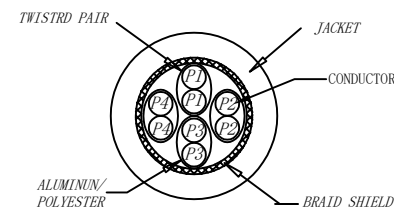

CAT.6 S/FTP TPE-LSZH 250MHz ISO/IEC 11801 & EN50173-1 & ANSI/TIA-568. 2-D www.Synergy21.de CE

PIN OUT

MATERIAL LIST

⑥	LABEL	NO DRY GLUE LABEL	1	
⑤	MINI TIE	PE MINI TIE(POSSESS METAL) COLOUR SEE THE CHART	2	
④	POLYETHYLENE BAG	SYNERGY 21 SLIP PE BAG	1	
③	CABLE	CAT. 6 S/FTP 27AWG (BC*1P+AL-FOIL)*4+Braid(AL-MG) JACKET:TPE-LSZH OD:6.0±0.2mm COLOUR SEE THE CHART	1	
②	Over mold	80A PVC,COLOR:SEE THE CHART	2	
①	Plug	RJ45 8P8C'S SHIELDED ,THE SHELL PLATED NICKEL ,PIN GOLD PLATED 3u" RED/TRANSPARENT	2	
NO.	PARTS NAME	SPECIFICATION STANDARD	QT' Y	REMARK

Hasia		change "ROSH 2.0" to "ROSH 3.0"	2022-02-25	A6	<b>SYNERGY 21</b>					
		Add New Color	2019-03-14	A5						
		Increase the minimum bend radius	2018-11-30	A4	CUSTOMER NO.		ITEM NO.	SEE THE CHART		
		Add moulding size	2018-06-19	A3	PRODUCT NAME	CAT. 6 S/FTP PATCH CORD TPE-LSZH	manufacture country:	CHINA	UNIT	MM
		Change Moulding	2018-05-29	A2	DRAWNBY	CHECKBY	APPOBY	DATE		
		CHANGE PACKING AND BOX MARK	2018-03-12	A1						
BY	CHK	REVISION RECORD MODIFICATIONS	DATE	REV.	SYNERGY 21	SYNERGY 21	SYNERGY 21	2015-01-20		