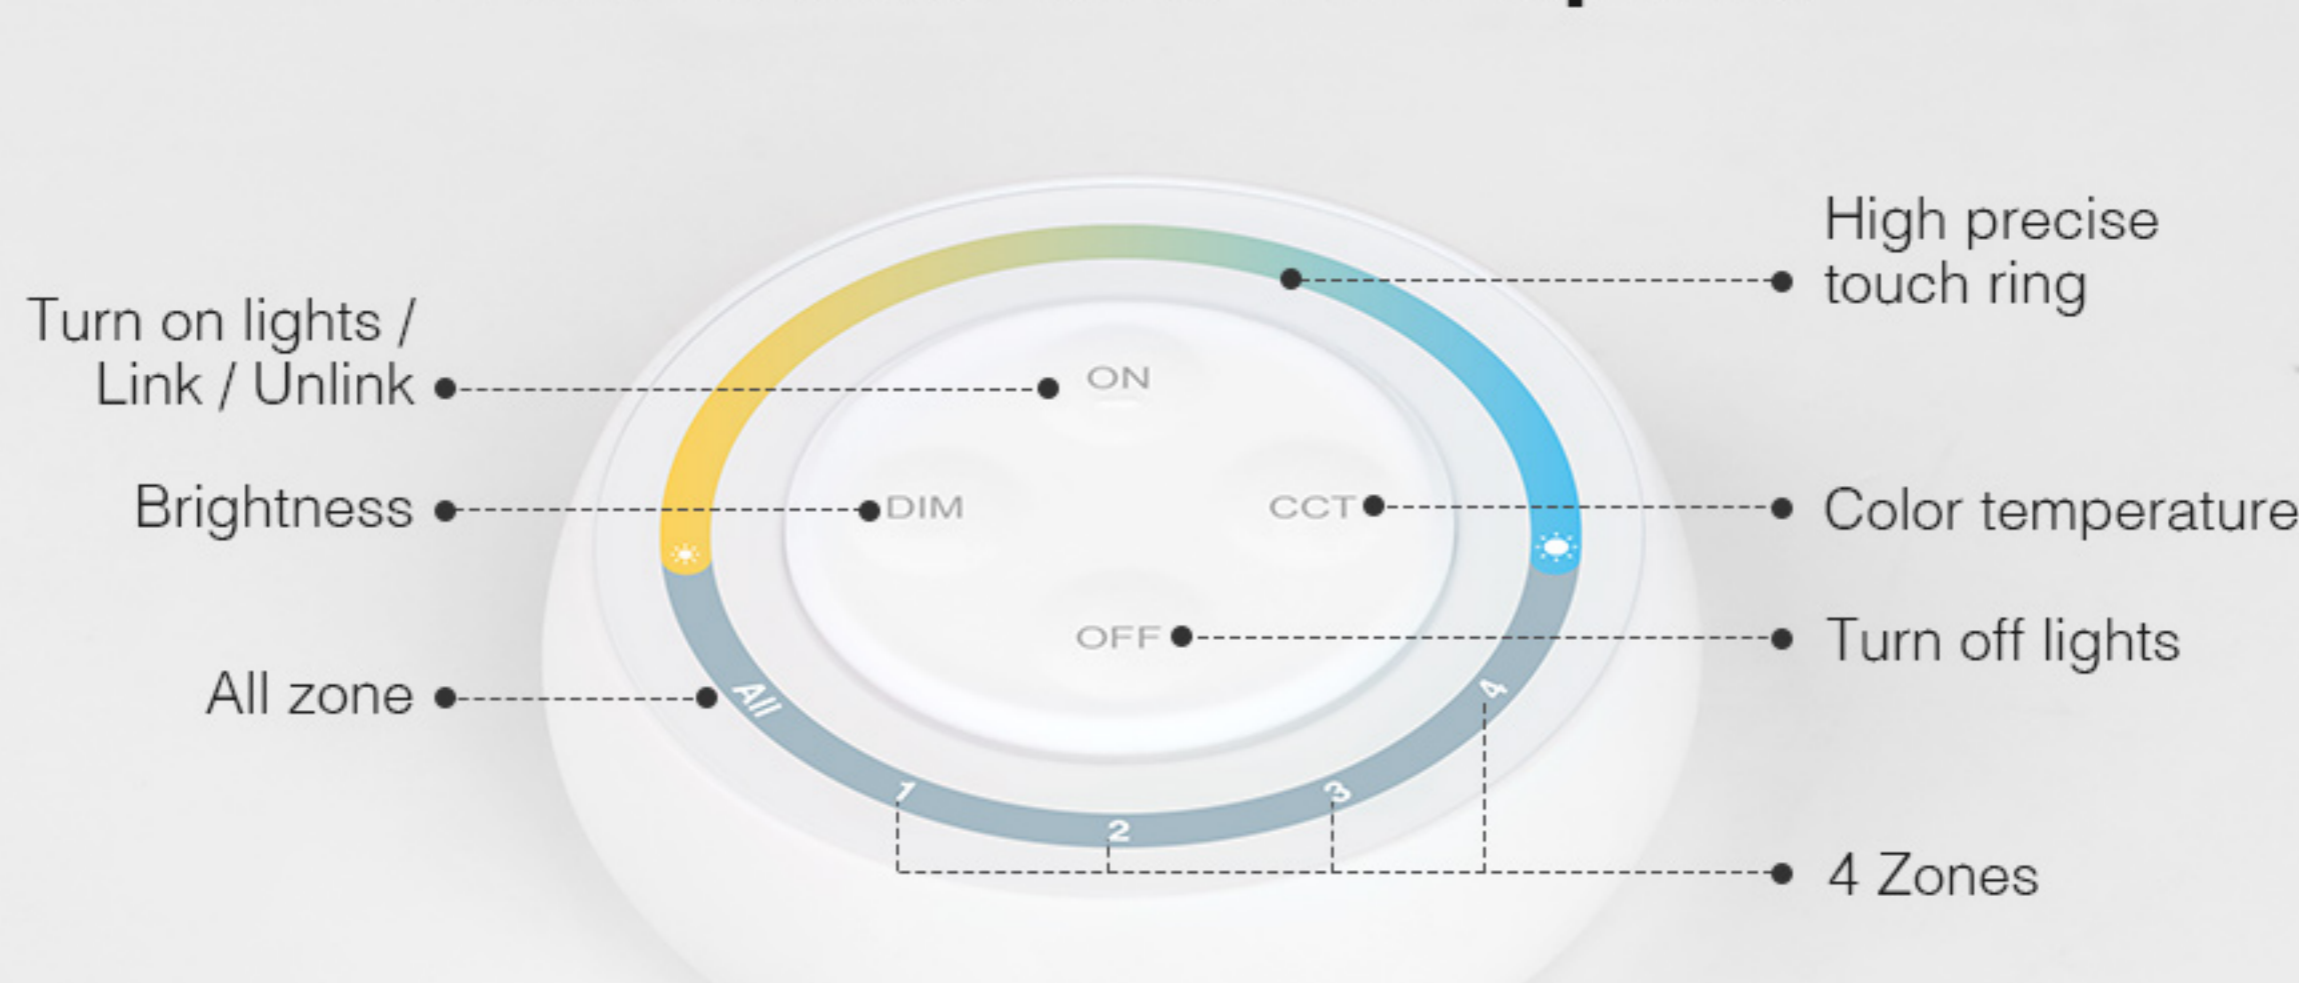

Control Distance: 30m

Color temperature adjustable

Stepless dimming brightness

## Easily control whole house lighting

Adopt 2.4G wireless transmitting technology, with strong anti-interference, long distance transmission; Control distance 30m; easier operation

## Magnetic base holder for easy installation

Stronger magnetic holder for easy taking out and put back

## Button function description

Touch Ring: Brightness, color temperature, use together. (It turns to adjust brightness by default if remote is not operated for 3 seconds)