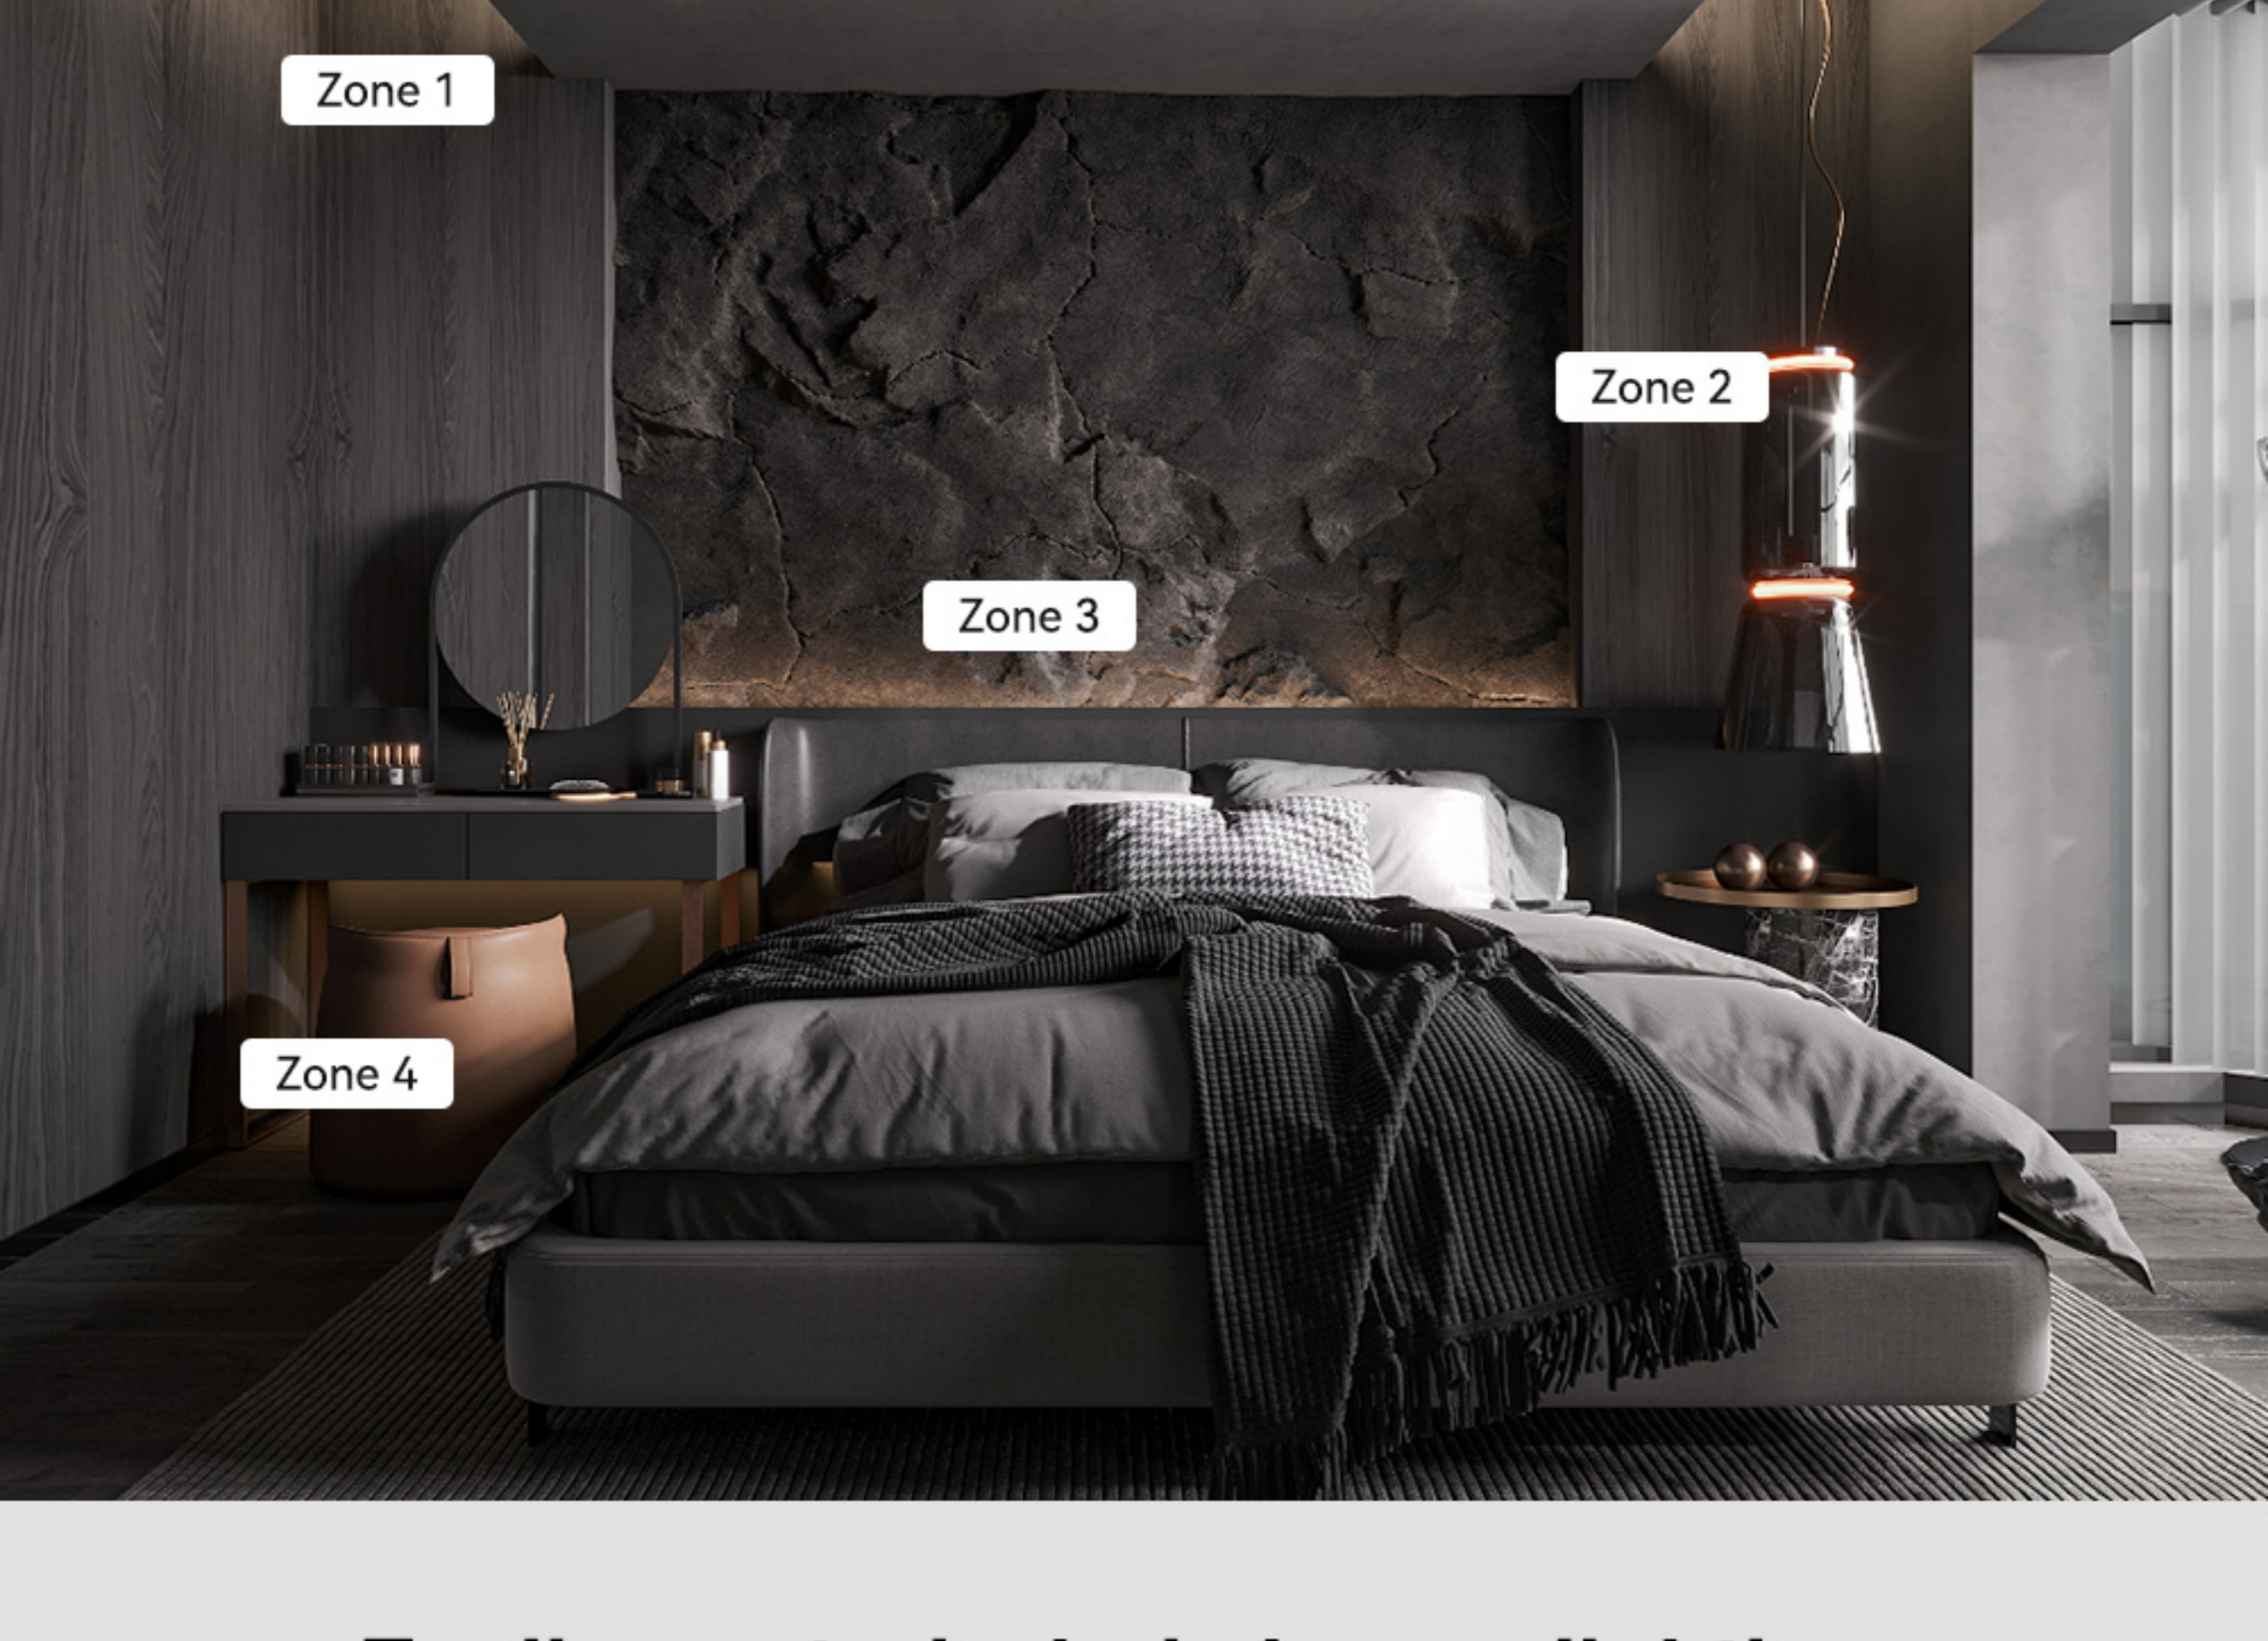

Control Distance: 30m

Color temperature adjustable

Stepless dimming brightness

## 4 groups of dimming, the atmosphere is full

4 groups, freely control different lamps, to create your own space

## Magnetic base holder for easy installation

Stronger magnetic holder for easy taking out and put back