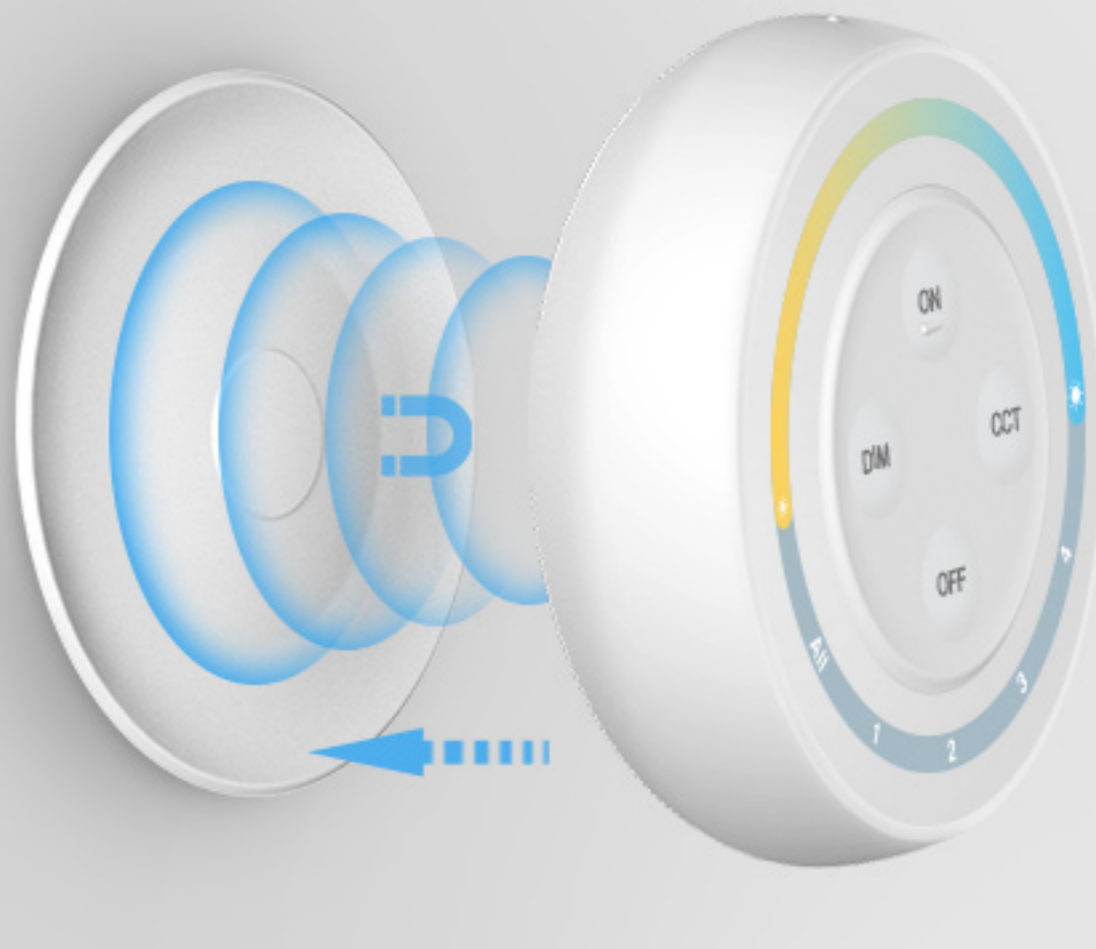

Control Distance: 30m

Color temperature adjustable

Stepless dimming brightness

## 4 groups of dimming, the atmosphere is full

4 groups, freely control different lamps, to create your own space

## Easily control whole house lighting

Adopt 2.4G wireless transmitting technology, with strong anti-interference, long distance transmission; Control distance 30m; easier operation

## Magnetic base holder for easy installation

Stronger magnetic holder for easy taking out and put back