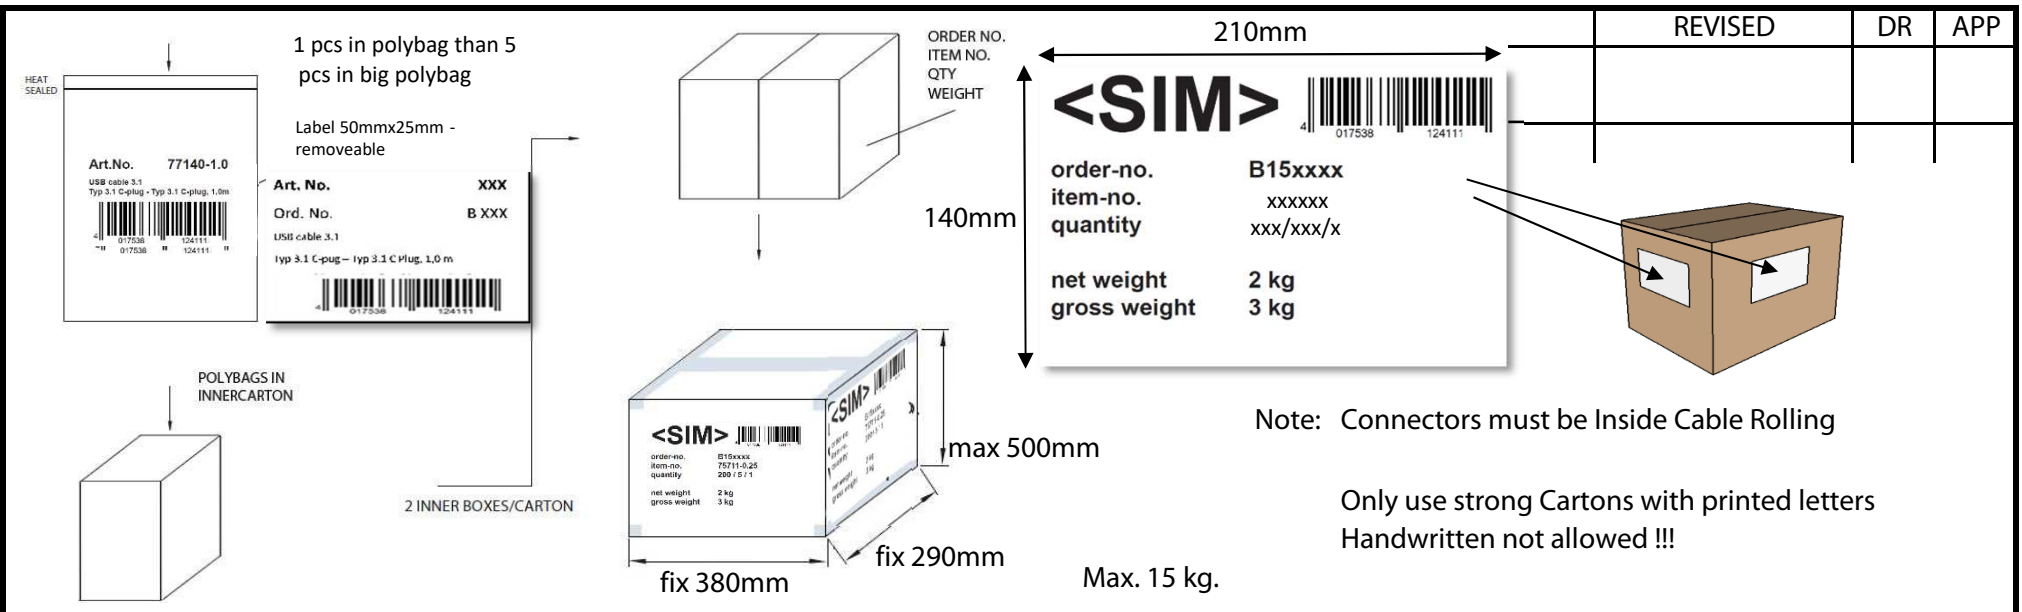

RoHS2.0[2011/65/EU]

ITEM NO.	LENGTH
03-05025	1000±20
03-05155	1500±20
03-05035	2000±20
03-05045	3000±30

- Connections: HDMI-A plug to HDMI-A plug
- Resolution up to: 8K (60Hz), 4K2K (120Hz), 1080p (3D)
- Supports color sampling in 4:4:4, 4:2:2 and 4:2:0 format
- Supports: Dynamic HDR, HDR10, HLG, HDCP 2.2, HDCP 2.3, HDCP 1.4, 4K3D (120Hz), Display Stream Compression 1.2, HEC,
- 21: 9 Cinema Picture Format, 1080p High Frame Rate (HFR) 3D, Game Mode VRR, eARC, CEC 2.0, HDMI 2.1 Multichannel Sound Systems
- max. Bandwidth: 48 Gbps
- HDMI standard: Ultra High Speed with Ethernet
- Backwards compatible: to all HDMI standards

- Number of shieldings: 3
- Wire material: copper
- Plug: moulded
- Plug material: CuZnNi, gold plated
- Contact surface: gold-plated pins
- Plug cover: metal, ALU
- Cable type: round cable
- Material cable sheath: "Highflex" PVC
- Cable sheath diameter (ca.): 6.0mm

DESCRIPTION		HOME CINEMA DP ADAPTER CABLE, HDMI-A					
SIZE	A4	DATE	17.08.2021	CHECKED		TOL	03-05025
UNIT	MM	DRAWN	R.Hueller	APPROVED			
CUSTOM TARIF NO.: 854442909000							

ART.NO.	LENGTH	ROLLING SIZE	NET.WEIGHT (g)	PACKING	EAN CODE
03-05025	1.0m	155x140x20mm	60g	100 EXP / 50 INNER - 5/1 in pb with sticker	4017538134998
03-05155	1.5m	160x140x20mm	80g	80 EXP / 40 INNER - 5/1 in pb with sticker	4017538135001
03-05035	2.0m	145x145x30mm	100g	60 EXP / 30 INNER - 5/1 in pb with sticker	4017538135018
03-05045	3.0m	160x140x30mm	150g	50 EXP / 25 INNER - 5/1 in pb with sticker	4017538135025