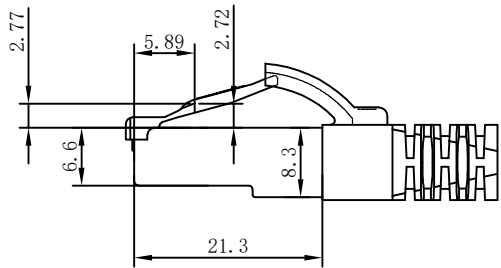

3P Certified CAT.6A S/FTP 26AWG LSZH 500MHz ISO/IEC 11801 Class Ea Channel Link 100% tested &EN 50173-1 & ANSI/TIA-568-C.2 www.Synergy21.de **CE**

WIRING DIAGRAM

MATERIAL LIST:

|     |            |  |       |        |
|-----|------------|--|-------|--------|
| ③   | OVER MOLD  | PVC 75A  | 8PCS  |        |
| ②   | PLUG       | POLYCARBONATE RJ45 8P8C PIN GOLD PLATED 3U", LONG BODY, TRANSPARENT BLUE | 2PCS  |        |
| ①   | CABLE      | S/FTP CAT.6A 26AWG (BC+AL-FOIL)*4PAIR+Braid(AL-MG ) LSZH OD:6.2±0.2MM    | 1PCS  |        |
| NO. | PARTS NAME | SPECIFICATION STANDARD   | QT' Y | REMARK |

NOTE:

- ELECTRICAL TEST:
  - 100% OPEN SHORT, MISS WIRE TEST
  - INSULATION RESISTANCE:DC 300V 10M Ohm;
  - CONTACTOR RESISTANCE:1 OHM per meter
- FLUKE TEST LIMIT:ISO11801 Channel Class EA
- Operating temperature:-20°C ~ + 75°C
- ROHS 3.0 AND REACH COMPLIANT
- Support PoE/PoE+/PoE++
- Packing:Synergy21 PE Bag+Label
- Minimum of the bending radius is 60mm
- Flame retardant (IEC60332-1-2)
  - Low smoke(IEC 61034)
  - Halogen free(IEC 60754-2)