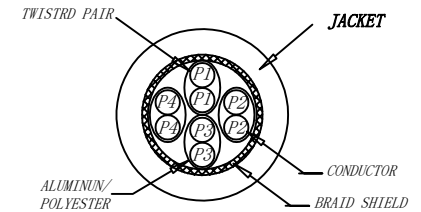

3P Certified CAT.6A S/FTP 26AWG LSZH 500MHz ISO/IEC 11801 Class Ea Channel Link 100% tested &EN 50173-1 & ANSI/TIA-568-C.2 www.Synergy21.de **CE**

WIRING DIAGRAM

MATERIAL LIST:

|     |            |  |       |        |
|-----|------------|--|-------|--------|
| ③   | OVER MOLD  | PVC 75A  | 8PCS  |        |
| ②   | PLUG       | POLYCARBONATE RJ45 8P8C PIN GOLD PLATED 3U", LONG BODY, TRANSPARENT BLUE | 2PCS  |        |
| ①   | CABLE      | S/FTP CAT.6A 26AWG (BC+AL-FOIL)*4PAIR+Braid(AL-MG ) LSZH OD:6.2±0.2MM    | 1PCS  |        |
| NO. | PARTS NAME | SPECIFICATION STANDARD   | QT' Y | REMARK |

NOTE:

- ELECTRICAL TEST:
  - 100% OPEN SHORT, MISS WIRE TEST
  - INSULATION RESISTANCE:DC 300V 10M Ohm;
  - CONTACTOR RESISTANCE:1 OHM per meter
- FLUKE TEST LIMIT:ISO11801 Channel Class EA
- Operating temperature:-20°C ~ + 75°C
- ROHS 3.0 AND REACH COMPLIANT
- Support PoE/PoE+/PoE++
- Packing:Synergy21 PE Bag+Label
- Minimum of the bending radius is 60mm
- Flame retardant (IEC60332-1-2)
  - Low smoke(IEC 61034)
  - Halogen free(IEC 60754-2)