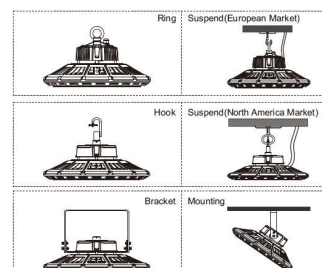

Weitere Bilder

Dimension

Installation:

Weight:4.80Kg

Product Description

- 1, Compact and fasion design .Light weighted : 4.80kg
- 2, Philips 3030 LED as light source , CR>80Ra
- 3, MEAN WELL HBG Series power supply . PF>0.95
- 4, High lumen efficiency : 135lm/w
- 5, 5 years warranty .