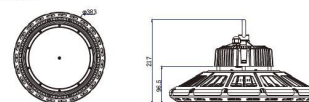

Weitere Bilder

Dimension

Installation:

Weight:4.80Kg

Product Description

- 1, Compact and fasion design .Light weighted : 4.80kg
- 2, Philips 3030 LED as light source , CR>80Ra
- 3, MEAN WELL HBG Series power supply . PF>0.95
- 4, High lumen efficiency : 135lm/w
- 5, 5 years warranty .