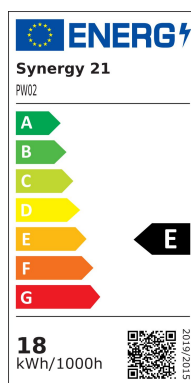

## Synergy 21 LED LoRa (433MHz) Poolleuchte 18W RGB+CCT \*Milight/Miboxer\*

kwh/1000h:	18,00
Lumen:	1800
Watt:	18,0
Nennlebensdauer:	35000 Std.
Schaltzyklen:	50000
Opt. Umgebungstemp.:	25 °C

Product Name: 18W RGB+CCT PAR56 LED Pool Light (LoRa 433)  
 Model No.: PW02  
 Power: 18W  
 Input Voltage: AC12V / DC12~24V  
 Working Temperature: -20~45?  
 Color temperature: 2700~6500K  
 Luminous Flux: 1800LM  
 Light Efficiency: 100LM/W  
 CRI: >80  
 Control distance: 50m (Lamps into 0.5m underwater)  
 Lifespan: 50000h  
 Beam Angle: 160°  
 IP Rate: IP68  
 Housing Material: Glass

## Merkmale

Merkmale	Wert
----------	------

Abstrahlwinkel:	160
CC oder CV:	CV
Dimmbar:	Ja
EPREL_ANTI_GLARE_SHIELD:	false
EPREL_BEAM_ANGLE_CORRESPONDENCE:	SPHERE_360
EPREL_CAP_TYPE:	Others
EPREL_CHROMATICITY_COORD_X:	0.311
EPREL_CHROMATICITY_COORD_Y:	0.332
EPREL_CLAIM_EQUIVALENT_POWER:	false
EPREL_COLOUR_RENDERING_INDEX:	80
EPREL_COLOUR_TUNEABLE_LIGHT_SOURCE:	false
EPREL_CONNECTED_LIGHT_SOURCE:	true
EPREL_CORRELATED_COLOUR_TEMP:	2700,6500
EPREL_CORRELATED_COLOUR_TEMP_TYPE:	RANGE
EPREL_DIMENSION_DEPTH:	110
EPREL_DIMENSION_HEIGHT:	170
EPREL_DIMENSION_WIDTH:	170
EPREL_DIMMABLE:	YES
EPREL_DIRECTIONAL:	NDLS
EPREL_ENERGY_CLASS:	E
EPREL_ENERGY_CONS_ON_MODE:	18
EPREL_FLICKER_METRIC:	0.1
EPREL_HIGH_LUMINANCE_LIGHT_SOURCE:	false
EPREL_LIGHTING_TECHNOLOGY:	LED
EPREL_LUMEN_MAINTENANCE_FACTOR:	0.55
EPREL_LUMINOUS_FLUX:	2036
EPREL_MAINS:	NMLS
EPREL_MAX_COLOUR_RENDERING_INDEX:	93
EPREL_MIN_COLOUR_RENDERING_INDEX:	80
EPREL_POWER_ON_MODE:	18.2
EPREL_POWER_STANDBY:	0.40
EPREL_POWER_STANDBY_NETWORKED:	0.40

Merkmal	Wert
EPREL_R9_COLOUR_RENDERING_INDEX:	21
EPREL_REGISTRANT_NATURE:	MANUFACTURER
EPREL_STROBOSCOPIC_EFFECT_METRIC:	0.1
EPREL_SURVIVAL_FACTOR:	0.55
Grösse:	177*108
LED - Gehäusematerial:	Glas
Lichtfarbe:	RGB-WW
Lichtfarbe in Kelvin:	2700~6500
Lumen:	1800
Schutzklasse:	IP68
Volt:	12/24
Gewicht:	1 Kg
Garantie:	24.00 Monate