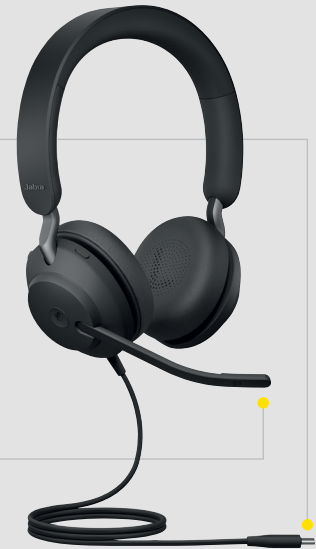

### Future-proof tech that gets better with age

Upgradeable platform that will add even more value to your investment with future firmware upgrades through Jabra Xpress.

## HOW TO START

1. Plug the Jabra Evolve2 40 into either a USB A or USB C port on your computer (depending on the USB variant of the headset).

2. Position the microphone near your mouth.