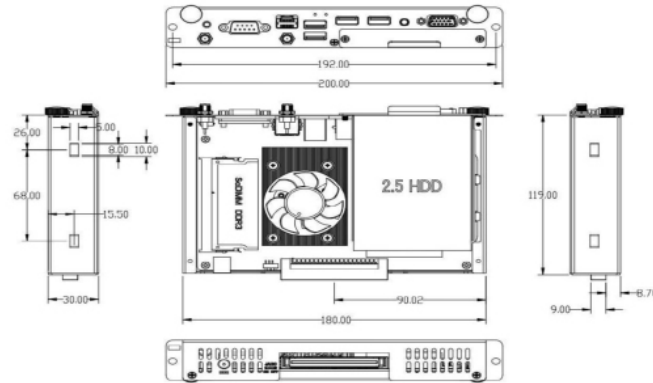

MECHANICAL

Product Dimensions (WxDxH)	180 x 119 x 30 mm
Package Dimensions (WxDxH)	237 x 180 x 59 mm
Product Weight	0.85 kg
Package Weight	1.05 kg

BEDINGUNGEN DER UMGEBUNG

Temperaturbedingungen	0-40°C
Feuchtigkeit	95%

LEISTUNG

Spannung, HZ	12-19V
Energieversorgung	DC-In

EIGENSCHAFTEN

Haupteigenschaften	Wake-on-LAN Support, Watchdog Timer

ZERTIFIZIERUNG

Sicherheitsgenehmigung	YES
EMV-Zulassung	YES
EG	YES

MECHANICAL DESIGN

Front Panel External I/O