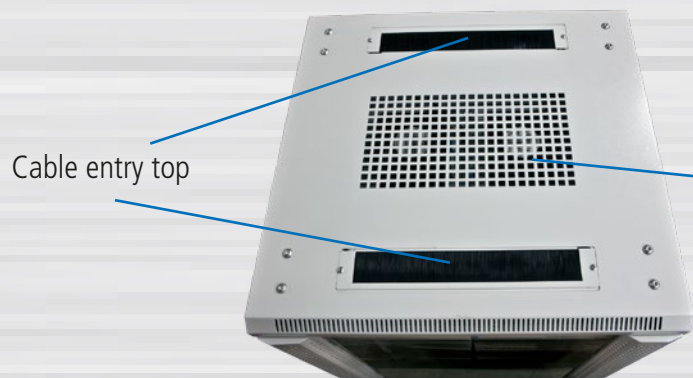

Cable entry top

Fan unit