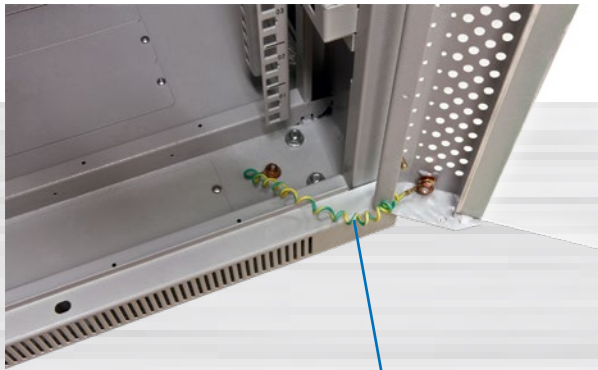

Ground connection door