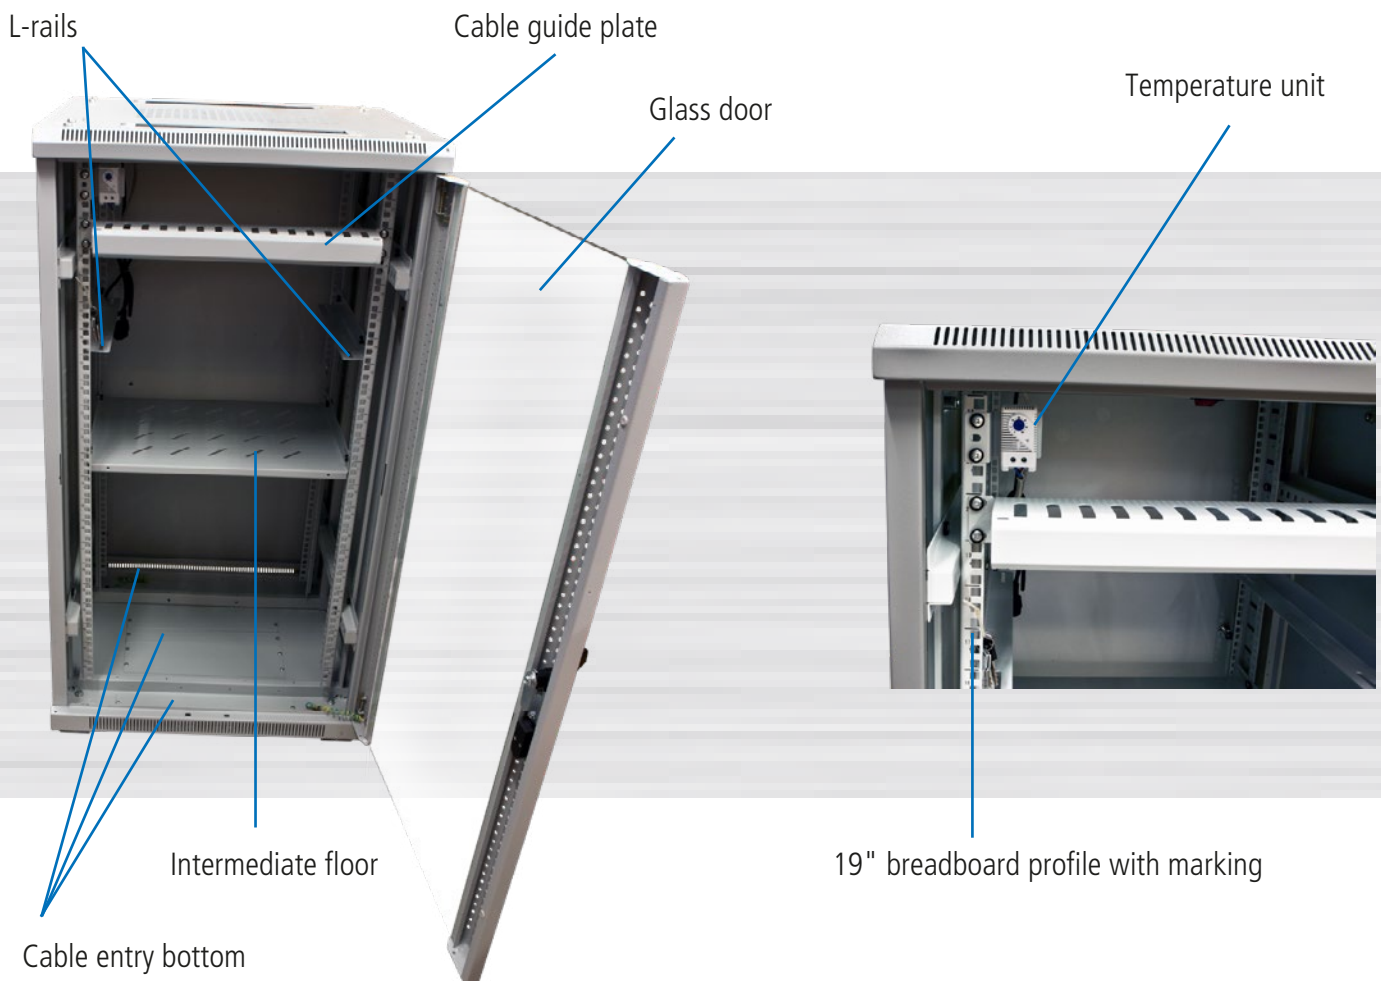

Item	Outer dimensions (W/D/H)	Height	Color	Fan	19" Profile spacing	Manufacturer number
139698	600/610/656mm	12HE	Light gray	2	400(480)mm	ALL-SNB6612BDGru
122277	600/810/656mm	12HE	Light gray	4	600(680)mm	ALL-SNB6812BDGru
122278	600/1010/656mm	12HE	Light gray	4	800(880)mm	ALL-SNB6112BDGru
106972	600/610/1110mm	22HE	Light gray	2	400(480)mm	ALL-SNB6622BDGru
106973	600/810/1110mm	22HE	Light gray	4	600(680)mm	ALL-SNB6822BDGru
106974	600/910/1110mm	22HE	Light gray	4	700(780)mm	ALL-SNB6922BDGru
106975	600/1010/1110mm	22HE	Light gray	4	800(880)mm	ALL-SNB6122BDGru
156700	600/1210/1110mm	22HE	Light gray	4	1000(1080)mm	ALL-SNB61222BDGru
106979	600/610/1555mm	32HE	Light gray	2	400(480)mm	ALL-SNB6632BDGru
106980	600/810/1555mm	32HE	Light gray	4	600(680)mm	ALL-SNB6832BDGru
106981	600/910/1555mm	32HE	Light gray	4	700(780)mm	ALL-SNB6932BDGru
106982	600/1010/1555mm	32HE	Light gray	4	800(880)mm	ALL-SNB6132BDGru
106986	600/610/2000mm	42HE	Light gray	2	400(480)mm	ALL-SNB6642BDGru
106987	600/810/2000mm	42HE	Light gray	4	600(680)mm	ALL-SNB6842BDGru
106988	600/910/2000mm	42HE	Light gray	4	700(780)mm	ALL-SNB6942BDGru
106990	600/1010/2000mm	42HE	Light gray	4	800(880)mm	ALL-SNB6142BDGru
137711	600/1210/2000mm	42HE	Light gray	4	1000(1080)mm	ALL-SNB61242BDGru