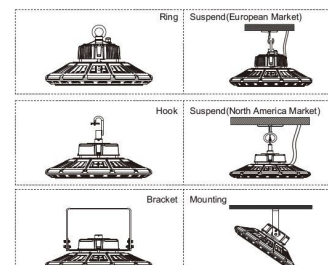

Weitere Bilder

Dimension

Installation:

Weight:4.80Kg

Product Description

- 1, Compact and fasion design .Light weighted : 4.80kg
- 2, Philips 3030 LED as light source , CR>80Ra
- 3, MEAN WELL HBG Series power supply . PF>0.95
- 4, High lumen efficiency : 135lm/w
- 5, 5 years warranty .