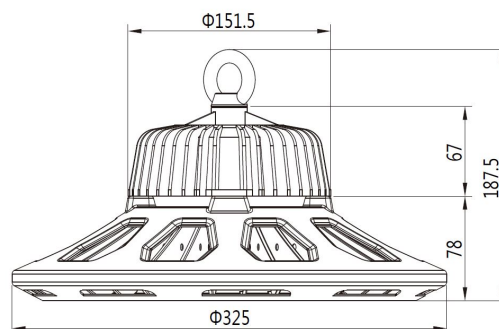

Weight:4.80Kg

Product Description

1. 1, Compact and fasion design .Light weighted : 4.80kg
2. 2, Philips 3030 LED as light source , CR>80Ra
3. 3, MEAN WELL HBG Series power supply . PF>0.95
4. 4, High lumen efficiency : 135lm/w
5. 5, 5 years warranty .

Performance Summary

Input Power: 80W, 100W, 150W, 200W, 230W
CRI: >70Ra/80Ra
CCT: 3000k-6500K
Input Voltage:90-305Vac
Limited Warranty :5 years' warranty
High Efficacy Lifetime: 50000hours
Dimming:Non-dimmable & 1-10V Dimmable
Working Temperature : - 20°C – +45 °C(Amb)

Zubehör

Art.-Nr.	Name
139691	Synergy 21 LED Spot Pendelleuchte UFO zub. Radar Kit M
142946	Synergy 21 LED Spot Pendelleuchte UFO zub. Wandhalterung für UFO size M Bügel lang
142945	Synergy 21 LED Spot Pendelleuchte UFO zub. Wandhalterung für UFO size M Bügel kurz
144401	Synergy 21 LED Spot Pendelleuchte UFO zub. Ballschutzkorb M
148950	Synergy 21 LED Spot Pendelleuchte UFO zub. Lampenschirm M
148726	Synergy 21 Outdoor Kabelverbinder IP68 1:1