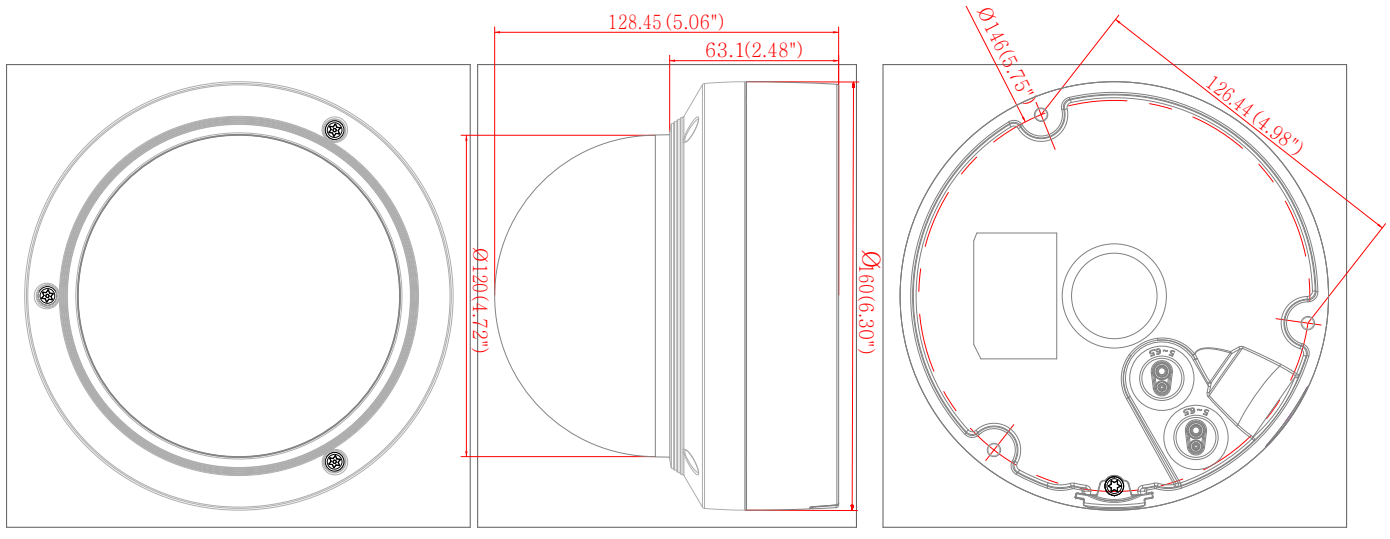

NO	PART NAME	CODE NO.	MATERIAL	QTY	REMARK
1	ASSY-ANN-01200-Koeder-lis-1st	019051	MSV1300101	1	FOR DRAWING

STANDARD TOLERANCE	
DIV	F0.1 F0.05 F0.02 F0.01
UNIT	mm
SCALE	1/1

UNIT	mm	DESIGN	CHKR	APPROVAL	PART NAME
SCALE	1/1	M.Fujitawa	-	Syuna,Alfont	ASSY-ANN-01200-Koeder-lis-1st
		17.03.24	-	17.03.24	MODEL NAME
					MODEL NAME
					CODE NO.
					019051