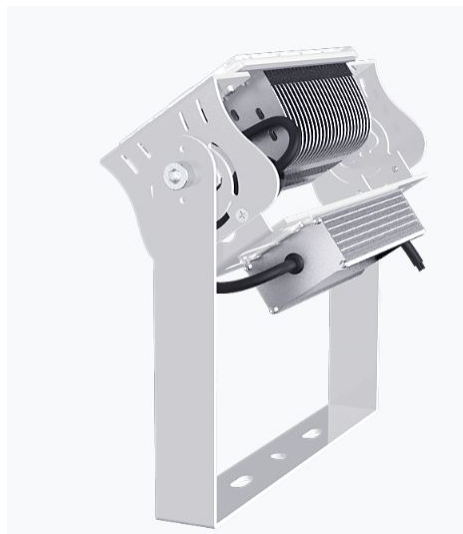

Synergy 21 LED object/stadium spotlight Hyperion 100W IP65 nw

kwh/1000h:	100,00
Lumens:	16000
Watt:	100,0
Nominal Service Life:	35000 Std.
Switching Cycles:	50000
Opt. Ambient Temperature.:	25 °C

Operating voltage: AC 90-305V, 50/60Hz
 Watt: 100W (Also available with 60W on request.)
 LED: 48pcs Lumileds 160lm/W
 Power supply unit: MeanWell
 Beam angle: Lens 60°, light heads variably adjustable (swivelling and tilting)
 Beam angles of 10°, 30°, 90° or 120° also available on request.
 Lenses can also be exchanged. Interchangeable lenses with 30°, 60°, 90° and 120° available
 Lumen: 16,000lm
 Efficiency: 160Lm/Watt
 Light colour: 4000K
 CRI: Ra>70
 Dimmable: no (Dimmable models such as DALI or 0-10V on request)
 Housing: Aluminium
 Operating temperature: -40°C to +60°C
 Protection class: IP65
 Dimensions: 320*130*290mm

Energy efficiency class: A++
 kWh/1000h: 100

The connection of electrical components and systems may only be carried out by only be carried out by qualified specialists!

Attributes

Attribute	Value
Abstrahlwinkel:	60
CRI:	>80
Dimmbar:	nein
Grösse:	320*130*290
LED - Gehäusefarbe:	silber
LED - Gehäusematerial:	Aluminium
Lichtfarbe:	neutralweiß
Lichtfarbe in Kelvin:	4000
Lumen:	16000
Schutzklasse:	IP65
Volt:	230
Weight:	3.5 Kg
Warranty:	60.00 Months

Additional Images

Accessories

Part No.	Name
148726	Synergy 21 - Waterproof connector 1:1
148727	Synergy 21 - Waterproof connector 1:2
148730	Synergy 21 - Waterproof connector box 3 ports
148729	Synergy 21 - Waterproof connector box 3 ports transparent
148728	Synergy 21 - Waterproof connector box 4 ports
147265	Netzkabel 230V Schutzkontakt CEE7(Stecker)->Open End mit Adernendhülsen, 1,8m,Black
178595	Synergy 21 LED object/stadium spotlight Hyperion with lens 30°
178641	Synergy 21 LED object/stadium spotlight Hyperion with lens 60°
178642	Synergy 21 LED object/stadium spotlight Hyperion with 90° lens
178643	Synergy 21 LED object/stadium spotlight Hyperion with 120° lens