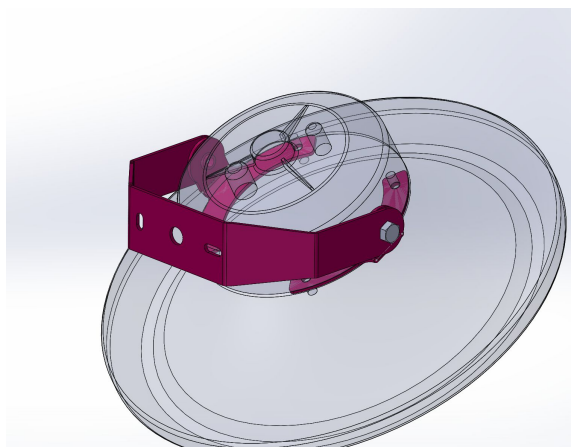

Synergy 21 LED spot pendant light UFO add. Wall bracket for UFO size M bracket short

Short bracket with swivelling range $\pm 60^\circ$ for UFO from 120w to 160W