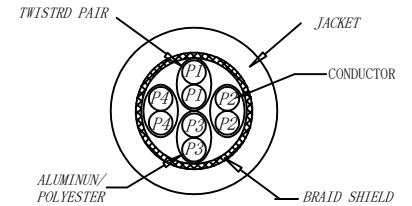

CAT.6 S/FTP TPE-LSZH 250MHz ISO/IEC 11801 & EN50173-1 & ANSI/TIA-568. 2-D www.Synergy21.de CE

PIN OUT

MATERIAL LIST

⑥	LABEL	NO DRY GLUE LABEL	1	
⑤	MINI TIE	PE MINI TIE(POSSESS METAL) COLOUR SEE THE CHART	2	
④	POLYETHYLENE BAG	SYNERGY 21 SLIP PE BAG	1	
③	CABLE	CAT. 6 S/FTP 27AWG (BC*1P+AL-FOIL)*4+Braid(AL-MG) JACKET:TPE-LSZH OD:6.0±0.2mm COLOUR SEE THE CHART	1	
②	Over mold	80A PVC,COLOR:SEE THE CHART	2	
①	Plug	RJ45 8P8C'S SHIELDED ,THE SHELL PLATED NICKEL ,PIN GOLD PLATED 3u" RED/TRANSPARENT	2	
NO.	PARTS NAME	SPECIFICATION STANDARD	QT' Y	REMARK

Hasia		change "ROSH 2.0" to "ROSH 3.0"	2022-02-25	A6	SYNERGY 21					
		Add New Color	2019-03-14	A5						
		Increase the minimum bend radius	2018-11-30	A4	CUSTOMER NO.		ITEM NO.	SEE THE CHART		
		Add moulding size	2018-06-19	A3	PRODUCT NAME	CAT. 6 S/FTP PATCH CORD TPE-LSZH	manufacture country:	CHINA	UNIT	MM
		Change Moulding	2018-05-29	A2	DRAWNBY	CHECKBY	APPOBY	DATE		
		CHANGE PACKING AND BOX MARK	2018-03-12	A1	DRAWNBY	CHECKBY	APPOBY	DATE		
BY	CHK	REVISION RECORD MODIFICATIONS	DATE	REV.	SYNERGY 21	SYNERGY 21	SYNERGY 21	2015-01-20		