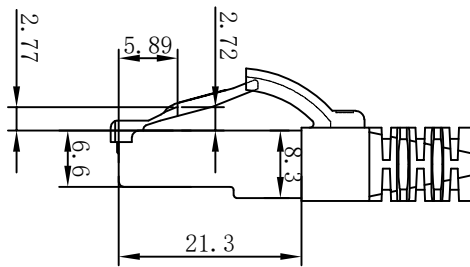

CAT.6 S/FTP TPE-LSZH 250MHz ISO/IEC 11801 & EN50173-1 & ANSI/TIA-568. 2-D www.Synergy21.de CE

PIN OUT

MATERIAL LIST

⑥	LABEL	NO DRY GLUE LABEL	1	
⑤	MINI TIE	PE MINI TIE(POSSESS METAL) COLOUR SEE THE CHART	2	
④	POLYETHYLENE BAG	SYNERGY 21 SLIP PE BAG	1	
③	CABLE	CAT. 6 S/FTP 27AWG (BC*1P+AL-FOIL)*4+Braid(AL-MG) JACKET:TPE-LSZH OD:6.0±0.2mm COLOUR SEE THE CHART	1	
②	Over mold	80A PVC,COLOR:SEE THE CHART	2	
①	Plug	RJ45 8P8C'S SHIELDED ,THE SHELL PLATED NICKEL ,PIN GOLD PLATED 3u" RED/TRANSPARENT	2	
NO.	PARTS NAME	SPECIFICATION STANDARD	QT' Y	REMARK

NOTE:

- ELECTRICAL TEST:
 - 100% OPEN SHORT, MISS WIRE TEST
 - INSULATION RESISTANCE:DC 300V 10M Ohm;
 - CONTACTOR RESISTANCE:1 OHM per meter
- FLUKE TEST LIMIT:ISO11801 Channel Class E
- Working temperature:-10°C ~ + 60°C
- Storage temperature:-20°C~+75°C
- RoHS 3.0 AND REACH compliant
- Low Smoke (IEC 61034)
- Flame retardant (IEC60332-1-2)
- Halogen free (IEC 60754-1/2)
- Packing:Synergy21 PE Bag+Label
- Minimum of the bending radius is 60mm

Hasia		change "ROSH 2.0" to "ROSH 3.0"	2022-02-25	A6	SYNERGY 21					
		Add New Color	2019-03-14	A5						
		Increase the minimum bend radius	2018-11-30	A4	CUSTOMER NO.		ITEM NO.	SEE THE CHART		
		Add moulding size	2018-06-19	A3	PRODUCT NAME	CAT. 6 S/FTP PATCH CORD TPE-LSZH	manufacture country:	CHINA	UNIT	MM
		Change Moulding	2018-05-29	A2	DRAWNBY	CHECKBY	APPOBY	DATE		
		CHANGE PACKING AND BOX MARK	2018-03-12	A1	DRAWNBY	CHECKBY	APPOBY	DATE		
BY	CHK	REVISION RECORD MODIFICATIONS	DATE	REV.	SYNERGY 21	SYNERGY 21	SYNERGY 21	2015-01-20		