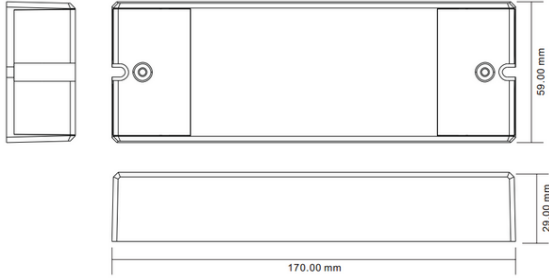

Intuitive RGB colour selection freely selectable via colour wheel.  
Individual colours dimmable (8 levels)  
10 colour programmes (preset)  
16 programme speeds selectable (4 sec. -256 sec.)  
With status memory in case of power failure  
Reception up to 15 metres away  
Connected load: max. 5x5A  
Power supply: 12-36VDC  
Transmission power: >5dBm  
Radio frequency: 868.3 MHz (EU approval - licence-free)  
Dimensions: 59\*170\*29mm

## Additional Images

Product Dimension