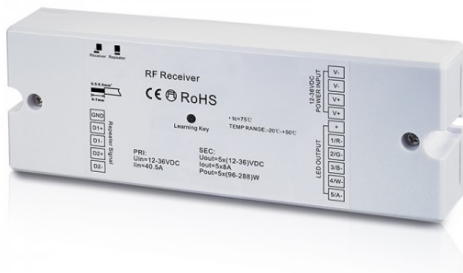

## Synergy 21 LED Controller EOS 05 5-channel controller RGB-WW (RGB-CCT)

5 channel radio controller constant voltage  
single colour, dual colour, RGB/RGB-W/RGB-WW  
(Only compatible with the switches and remote controls of the EOS 05 RGB-CCT series)

Intuitive RGB colour selection freely selectable via colour wheel.  
Individual colours dimmable (8 levels)  
10 colour programmes (preset)  
16 programme speeds selectable (4 sec. -256 sec.)  
With status memory in case of power failure  
Reception up to 15 metres away  
Connected load: max. 5x5A  
Power supply: 12-36VDC  
Transmission power: >5dBm  
Radio frequency: 868.3 MHz (EU approval - licence-free)  
Dimensions: 59\*170\*29mm

Operating temperature: -20°C - +50°C  
Protection class: IP20