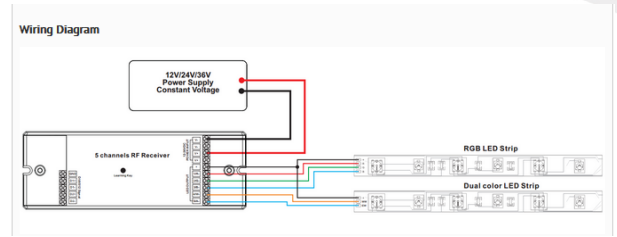

## Synergy 21 LED Controller EOS 05 5-channel controller RGB-WW (RGB-CCT)

5 channel radio controller constant voltage  
single colour, dual colour, RGB/RGB-W/RGB-WW  
(Only compatible with the switches and remote controls of the EOS 05 RGB-CCT series)

Intuitive RGB colour selection freely selectable via colour wheel.  
Individual colours dimmable (8 levels)  
10 colour programmes (preset)  
16 programme speeds selectable (4 sec. -256 sec.)  
With status memory in case of power failure  
Reception up to 15 metres away  
Connected load: max. 5x5A  
Power supply: 12-36VDC  
Transmission power: >5dBm  
Radio frequency: 868.3 MHz (EU approval - licence-free)  
Dimensions: 59\*170\*29mm

## Additional Images

Product Dimension