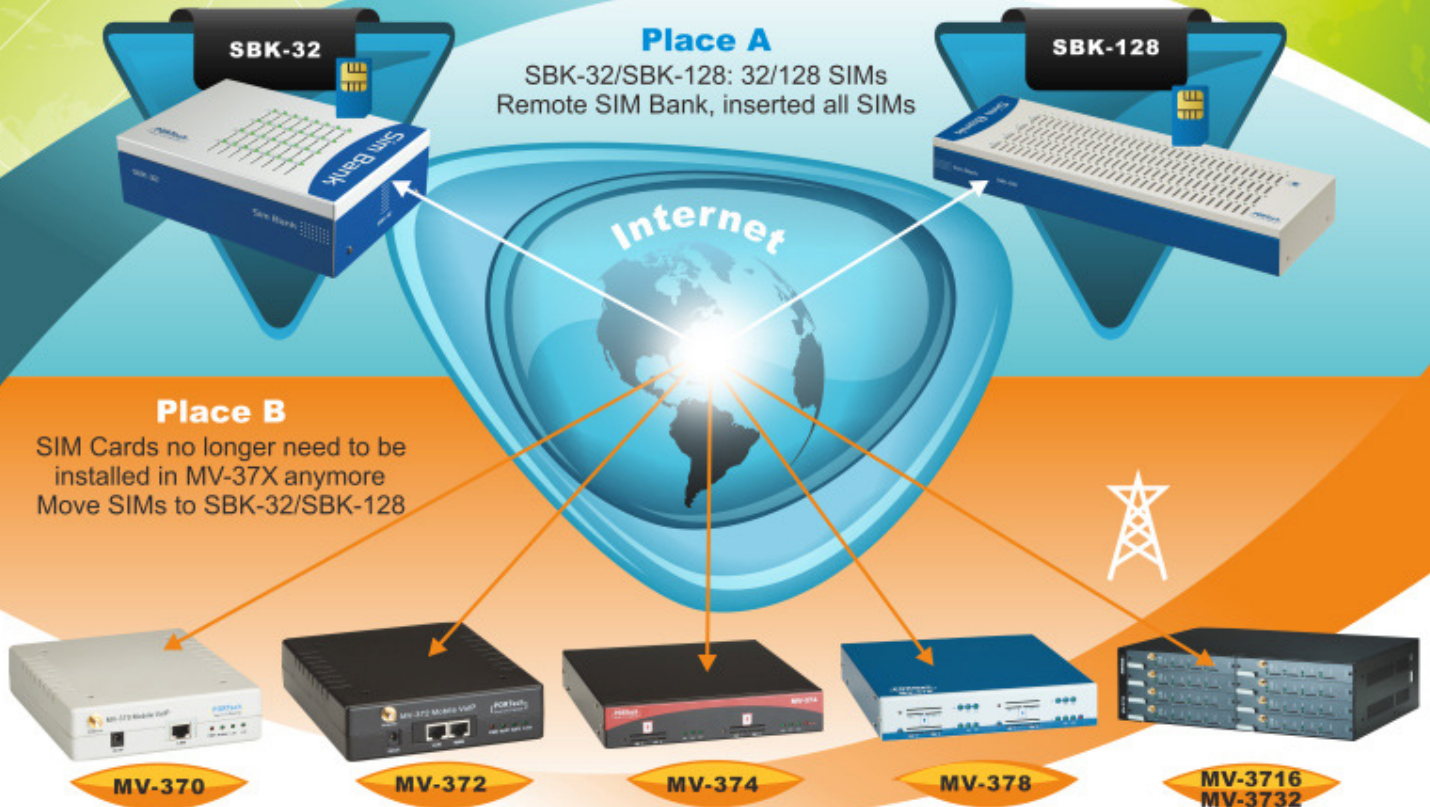

Remote SIM Bank

SBK-32: 32 SIMs Remote SIM Bank

SBK-128: 128 SIMs Remote SIM Bank

MV-37X work with SBK-32/SBK-128, support 1 SIM per GSM port simultaneously

SBK-32/SBK-128 is a Remote SIM Bank with 32/128 SIMs that can connect with PORTech VoIP GSM Gateway via internet. SIM cards no longer need to be installed in GSM Gateway anymore; you can deploy your Gateway in different locations and countries. New concept of using SBK-32/SBK-128 solution, you can centralize and supervise all SIMs in one place.

Option: SIM Sever

- Set Talk Time per SIM
- Set GSM Group (Assign several SIMs Per GSM Port)
- Set Day of week
- Set Time Range
- Set SIM rotate rule
- Backup of CDR
- Support USSD (SIM Balance checking, Recharge value)
- BTS/BCCH Selection