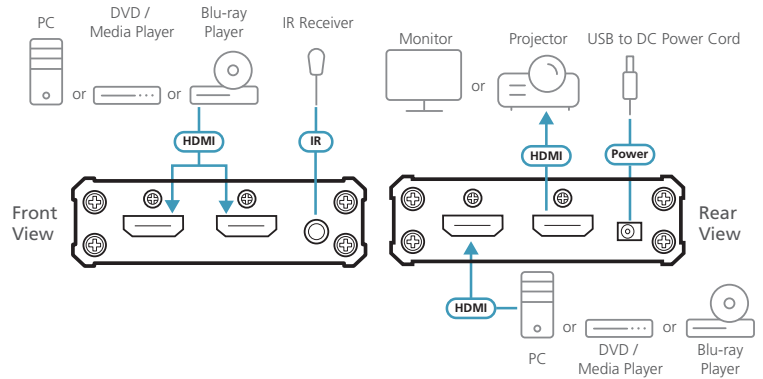

3-Port True 4K HDMI Switch

VS381B

The VS381B 3-Port True 4K HDMI Switch with Auto Switching provides users to switch 3 HDMI input sources to an HDMI display. It supports video resolutions up to True 4K (4096 x 2160 @ 60Hz 4:4:4), data rates up to 18 Gbps, HDR, 3D, Deep Color, and HD lossless audio formats. Furthermore, the VS381B offers switching methods between HDMI sources by front panel pushbuttons and IR remote control, enabling users to effortlessly select desired input.

VS381B is a practical solution for auditorium, home theater, meeting rooms, trade shows, shopping centers, and more.

Features

- Allows up to 3 HDMI input sources to be transmitted to 1 HDMI output display
- Superior video quality – True 4K resolution of 4096 x 2160 / 3840 x 2160 @ 60Hz (4:4:4) up to 5m; HDR supported
- HDMI (3D, Deep Color, 4K, HDR10+, Dolby Vision, HLG)
- HDCP 2.2 compliant
- Auto switching mode for auto port selection
- Switching between HDMI input sources via front panel pushbuttons and IR remote control
- Supports IR extension
- Supports 7.1 channel audio output
- Clear LED indication of device status
- Plug-and-play – no software installation required