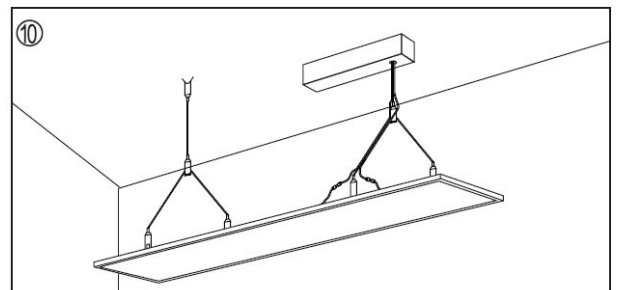

Additional Images