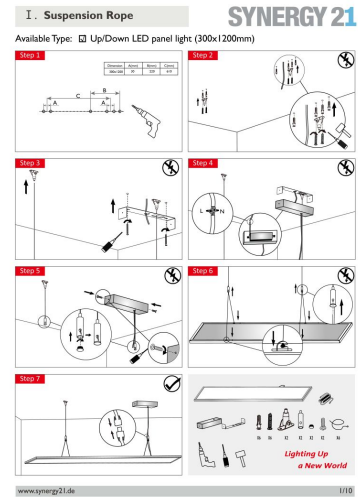

## Synergy 21 LED light panel 300\*1200 Up& Down add. Mounting kit V2+V3

Mounting kit for the Up& Down LED Panel Light  
LxWxH: 25x7x4.5cm  
Cable length: 150cm

### Additional Images

## Accessories

Part No.	Name
126765	Synergy 21 LED light panel add mounting kit pendant set II
92795	Synergy 21 LED light panel add mounting kit S-angle for V1+V2 panel
90892	Synergy 21 LED light panel add mounting kit cylinder for V1+V2 panel silver
104642	Synergy 21 Power supply - CC Driver 500~1400mA ~60W Mean Well dali dimm
131690	Synergy 21 LED light panel 300*1200 Up& Down or Pontos transparent cable for power supply unit
120373	Wago Serie 221 - 2*4mm (100 Stück)
120374	Wago Serie 221 - 3*4mm (50 Stück)
120375	Wago Serie 221 - 5*4mm (25 Stück)
134899	Synergy 21 Netzteil - Einschaltstrombegrenzer OSRAM