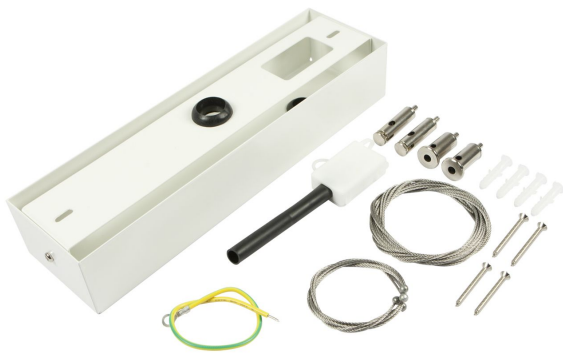

## Synergy 21 LED light panel 300\*1200 Up& Down add. Mounting kit V2+V3

Mounting kit for the Up& Down LED Panel Light  
LxWxH: 25x7x4.5cm  
Cable length: 150cm

### Additional Images

## Accessories

Part No.	Name
126765	Synergy 21 LED light panel add mounting kit pendant set II
92795	Synergy 21 LED light panel add mounting kit S-angle for V1+V2 panel
90892	Synergy 21 LED light panel add mounting kit cylinder for V1+V2 panel silver
104642	Synergy 21 Power supply - CC Driver 500~1400mA ~60W Mean Well dali dimm
131690	Synergy 21 LED light panel 300*1200 Up& Down or Pontos transparent cable for power supply unit
120373	Wago Serie 221 - 2*4mm (100 Stück)
120374	Wago Serie 221 - 3*4mm (50 Stück)
120375	Wago Serie 221 - 5*4mm (25 Stück)
134899	Synergy 21 Netzteil - Einschaltstrombegrenzer OSRAM