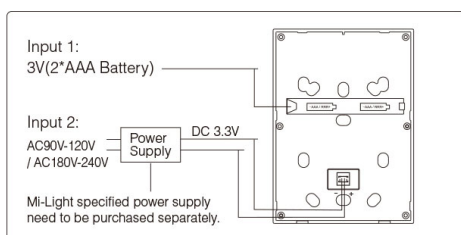

Synergy 21 LED remote smart panel B8 power supply *Milight/Miboxer*

Two power supply mode

Two power supply mode, you can choose battery powered or electricity powered.

3.3V Power Supply
2 kinds electricity
Input Voltage: AC90V-120V
AC180V-240V
Output Voltage: DC3.3V