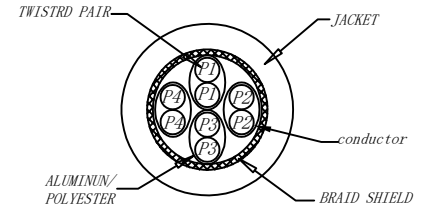

①

**MATERIAL LIST:**

③	OVER MOLD	PVC 75A	8PCS	
②	PLUG	RJ45 8P8C Shielded Plug, Pin Gold Plated 3u", Shell Nickel Plating , Transparent Blue	2PCS	
①	CABLE	S/FTP CAT. 6A 27AWG (BC+AL-FOIL)*4PAIR+Braid(AL-MG) +JACKET:LSZH OD:5.8±0.2MM	1PCS	
NO.	PARTS NAME	SPECIFICATION STANDARD	QT' Y	REMARK

**NOTE:**

1. ELECTRICAL TEST:
  - (1). 100% OPEN SHORT, MISS WIRE TEST
  - (2). INSULATION RESISTANCE:DC 300V 10M Ohm;
  - (3). CONTACTOR RESISTANCE:1 OHM per meter
2. FLUKE TEST LIMIT:ISO11801 Channel Class Ea
3. Operating temperature:-20°C ~ + 75°C
4. ROHS 3.0 & REACH COMPLIANT
5. Support PoE/PoE+/PoE++
6. Packing:Synergy21 PE Bag+Label
7. Minimum of the bending radius is 60mm
8. Flame retardant (IEC60332-1-2)  
Low smoke(IEC 61034)  
Halogen free(IEC 60754-2)