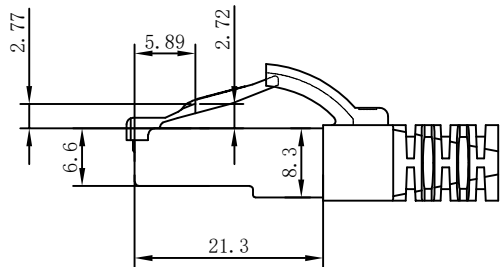

①

**MATERIAL LIST:**

③	OVER MOLD	PVC 75A	8PCS	
②	PLUG	RJ45 8P8C Shielded Plug, Pin Gold Plated 3u", Shell Nickel Plating , Transparent Blue	2PCS	
①	CABLE	S/FTP CAT. 6A 27AWG (BC+AL-FOIL)*4PAIR+Braid(AL-MG) +JACKET:LSZH OD:5.8±0.2MM	1PCS	
NO.	PARTS NAME	SPECIFICATION STANDARD	QT' Y	REMARK

**NOTE:**

1. ELECTRICAL TEST:
  - (1). 100% OPEN SHORT, MISS WIRE TEST
  - (2). INSULATION RESISTANCE:DC 300V 10M Ohm;
  - (3). CONTACTOR RESISTANCE:1 OHM per meter
2. FLUKE TEST LIMIT:ISO11801 Channel Class Ea
3. Operating temperature:-20°C ~ + 75°C
4. ROHS 3.0 & REACH COMPLIANT
5. Support PoE/PoE+/PoE++
6. Packing:Synergy21 PE Bag+Label
7. Minimum of the bending radius is 60mm
8. Flame retardant (IEC60332-1-2)  
Low smoke(IEC 61034)  
Halogen free(IEC 60754-2)