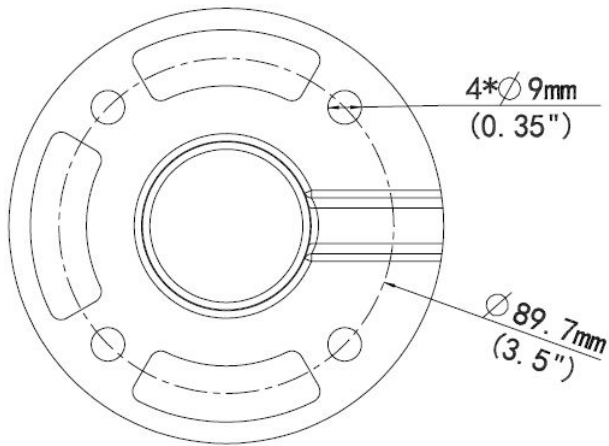

Accesorios

Número de artículo	Denominación
159695	ALLNET IP Kamera PTZ / Outdoor / 2MP / IR / 22x opt. Zoom / 54° / "ALL-CAM2498-LEP"