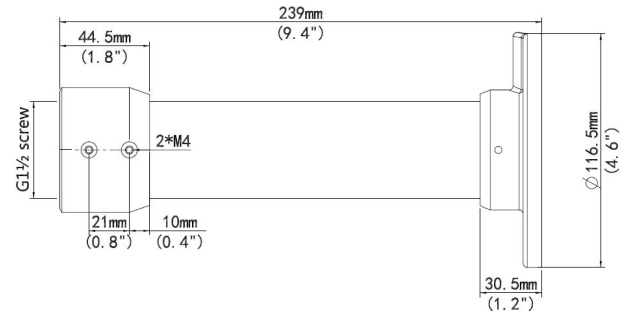

Accesorios

Número de artículo	Denominación
159695	ALLNET IP Kamera PTZ / Outdoor / 2MP / IR / 22x opt. Zoom / 54° / "ALL-CAM2498-LEP"