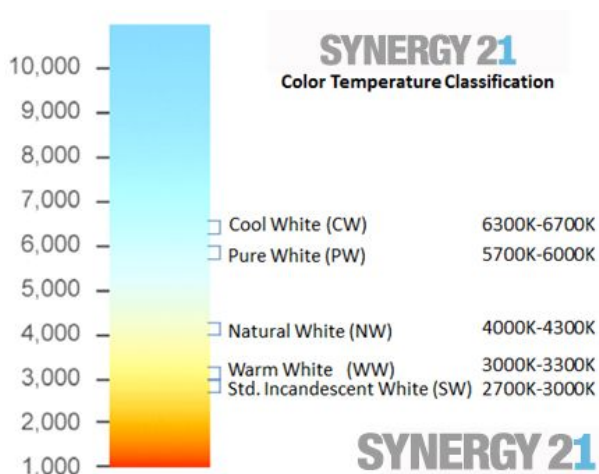

Attributes

Attribute	Value
Abstrahlwinkel:	120
Ampere:	1.40
CRI:	80
Dimmbar:	Nein
Grösse:	600*1200
LED - Gehäusefarbe:	weiß
Lichtfarbe:	neutralweiß
Lichtfarbe in Kelvin:	4000
Lumen:	4000
Weight:	6 Kg
Warranty:	60.00 Months

Additional Images

Accessories