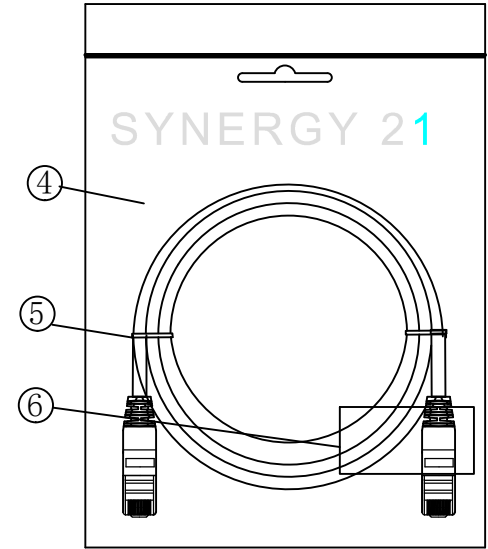

COLOR:BLACK PANTONE BLACK 3C		
ITEM	LENGTH (mm)	PACKING
S216931	150±5	SYNERGY 21 Bag A
S216915	250±10	SYNERGY 21 Bag A
S216916	500±15	SYNERGY 21 Bag A
S216917	1000±30	SYNERGY 21 Bag A
S216918	1500±30	SYNERGY 21 Bag A
S216919	2000±30	SYNERGY 21 Bag A
S216920	3000±50	SYNERGY 21 Bag A
S216921	5000±200	SYNERGY 21 Bag B
S216922	7500±200	SYNERGY 21 Bag B
S216923	10000±200	SYNERGY 21 Bag B
S216924	15000±300	SYNERGY 21 Bag C
S216925	20000±300	SYNERGY 21 Bag C
S216926	25000±300	SYNERGY 21 Bag C
S216927	30000±300	SYNERGY 21 Bag D
S216928	40000±500	SYNERGY 21 Bag D
S216929	50000±500	SYNERGY 21 Bag D

COLOR:RED PANTONE 199C		
ITEM	LENGTH (mm)	PACKING
S216689	150±5	SYNERGY 21 Bag A
S216690	250±10	SYNERGY 21 Bag A
S216691	500±15	SYNERGY 21 Bag A
S216692	1000±30	SYNERGY 21 Bag A
S216693	1500±30	SYNERGY 21 Bag A
S216694	2000±30	SYNERGY 21 Bag A
S216695	3000±50	SYNERGY 21 Bag A
S216696	5000±200	SYNERGY 21 Bag B
S216697	7500±200	SYNERGY 21 Bag B
S216698	10000±200	SYNERGY 21 Bag B
S216699	15000±300	SYNERGY 21 Bag C

						SYNERGY 21					
						CUSTOMER NO.		ITEM NO.	SEE THE CHART		
Hasia		ADD RED CABLE	2022-05-10	A7	PRODUCT NAME	CAT. 6 S/FTP PATCH CORD TPE-LSZH		manufacture country:	CHINA	UNIT	MM
		NEW	2015-01-20	A	DRAWNBY	CHECKBY	APPOBY	DATE			
BY	CHK	REVISION RECORD MODIFICATIONS	DATE	REV.	SYNERGY 21	SYNERGY 21	SYNERGY 21	2015-01-20