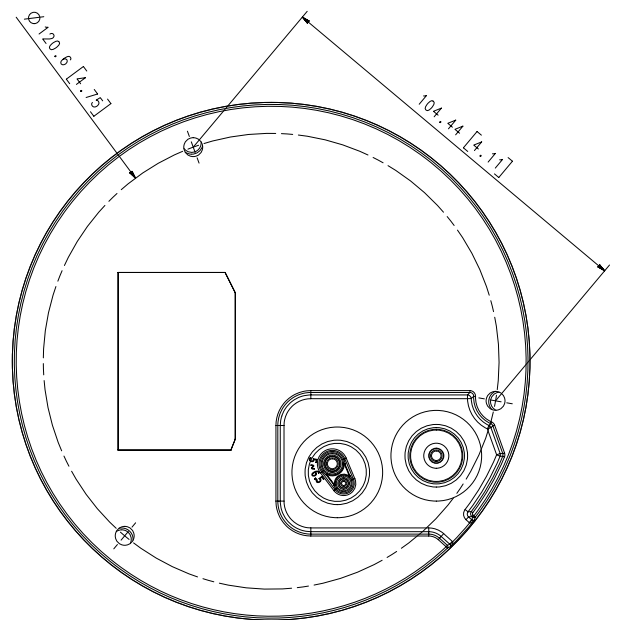

QNV-6072R/6082R/6073R/6083R
QNV-8080R
UNIT : mm[inch]