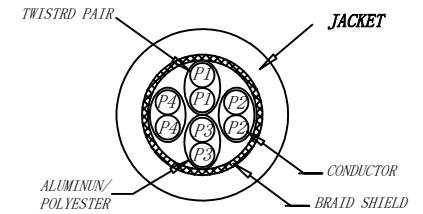

3P Certified CAT.6A S/FTP 26AWG LSZH 500MHz ISO/IEC 11801 Class Ea Channel Link 100% tested &EN 50173-1 & ANSI/TIA-568-C.2 www.Synergy21.de **CE**

WIRING DIAGRAM

MATERIAL LIST:

③	OVER MOLD	PVC 75A	8PCS	
②	PLUG	POLYCARBONATE RJ45 8P8C PIN GOLD PLATED 3U", LONG BODY, TRANSPARENT BLUE	2PCS	
①	CABLE	S/FTP CAT.6A 26AWG (BC+AL-FOIL)*4PAIR+Braid(AL-MG) LSZH OD:6.2±0.2MM	1PCS	
NO.	PARTS NAME	SPECIFICATION STANDARD	QT' Y	REMARK

NOTE:

- ELECTRICAL TEST:
 - 100% OPEN SHORT, MISS WIRE TEST
 - INSULATION RESISTANCE:DC 300V 10M Ohm;
 - CONTACTOR RESISTANCE:1 OHM per meter
- FLUKE TEST LIMIT:ISO11801 Channel Class EA
- Operating temperature:-20°C ~ + 75°C
- ROHS 3.0 AND REACH COMPLIANT
- Support PoE/PoE+/PoE++
- Packing:Synergy21 PE Bag+Label
- Minimum of the bending radius is 60mm
- Flame retardant (IEC60332-1-2)
 - Low smoke(IEC 61034)
 - Halogen free(IEC 60754-2)

SYNERGY 21

Hasia		change "ROSH 2.0" to "ROSH 3.0"	2022-02-25	A9						
		Add IEC60332-1-2	2021-01-23	A8						
		Change the spray word	2021-01-08	A7						
		Change the spray word	2019-11-14	A6						
		Increase the minimum bend radius	2018-09-05	A5						
		CHANGE PACKING AND BOX MARK	2018-03-09	A4						
		CHANGE SPRAY WORD	2017-07-07	A3	CUSTOMER		ITEM NO.	See The Chart		
		ADD POE Information	2017-02-06	A2	PRODUCT NAME	CAT.6A S/FTP 26AWG LSZH PATCH CORD	manufacture country:	CHINA	UNIT	MM
		ADD "CE" AMRK IN THE PRINT,CHANGE OD 6.5MM TO 6.2MM	2016-01-11	A1	DRAWNBY	CHECKBY	APPROVE	DATE		
BY	CHK	REVISION RECORD MODIFICATIONS	DATE	REV.	SYNERGY 21	SYNERGY 21	SYNERGY 21	2016-01-08		