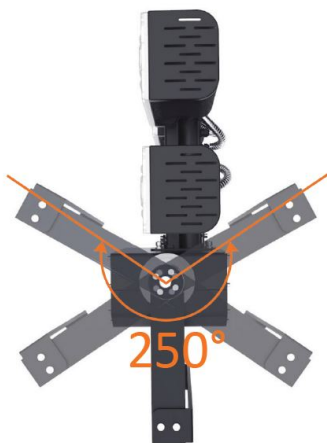

Synergy 21 LED object/stadium spotlight 480W IP66 cw (dali)

kwh/1000h:	480,00
Lumens:	79200
Watt:	480,0
Nominal Service Life:	35000 Std.
Switching Cycles:	50000
Opt. Ambient Temperature.:	25 °C

Operating voltage: AC 90-305V, 50/60Hz
 LED: 248 LED Philips Lumileds 165lm/Watt
 Power supply unit: MeanWell
 Beam angle: Lens 90°, light heads variably adjustable (swivelling and tilting)
 Beam angles of 10°, 30° or 60° also available on request.
 Lumen: 79200lm
 Efficiency: 165Lm/Watt
 Light colour: 5000K ±150
 CRI: Ra>70
 dimmable: dali
 Housing: aluminium
 Operating temperature: -40°C to +60°C
 Protection class: IP66
 Dimensions: 536*165*579mm

Energy efficiency class: A++
 kWh/1000h: 480

The connection of electrical components and systems may only be carried out by only be carried out by qualified specialists!

Attributes

Attribute	Value
Abstrahlwinkel:	90
CRI:	>80
Dimmbar:	DALI
Grösse:	536*165*579
LED - Gehäusefarbe:	schwarz
LED - Gehäusematerial:	Aluminium
Lichtfarbe:	kaltweiß
Lichtfarbe in Kelvin:	5000
Lumen:	79200
Schutzklasse:	IP66
Volt:	230
Weight:	16 Kg
Warranty:	60.00 Months

Additional Images

Accessories

Part No.	Name
148726	Synergy 21 - Waterproof connector 1:1
148727	Synergy 21 - Waterproof connector 1:2
148730	Synergy 21 - Waterproof connector box 3 ports
148729	Synergy 21 - Waterproof connector box 3 ports transparent
148728	Synergy 21 - Waterproof connector box 4 ports
147265	Netzkabel 230V Schutzkontakt CEE7(Stecker)->Open End mit Adernendhülsen, 1,8m,Black