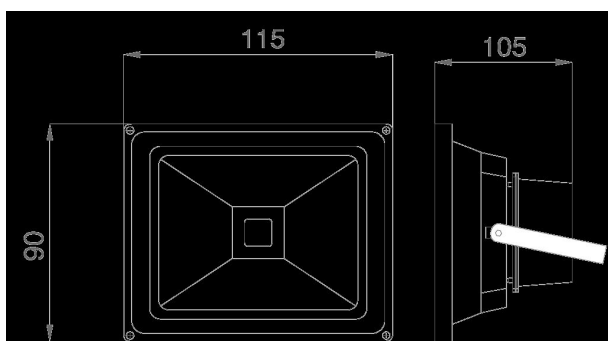

Attributes

Attribute	Value
Abstrahlwinkel:	120
Betriebstemperatur:	-25°C bis +55°C
CRI:	>80
Dimmbar:	TRIAC
Grösse:	115*90*105
LED - Gehäusefarbe:	schwarz
LED - Gehäusematerial:	Aluminium
Lichtfarbe:	grün
Schutzklasse:	IP65
Volt:	230
Weight:	0.69 Kg
Warranty:	60.00 Months

Additional Images

Accessories