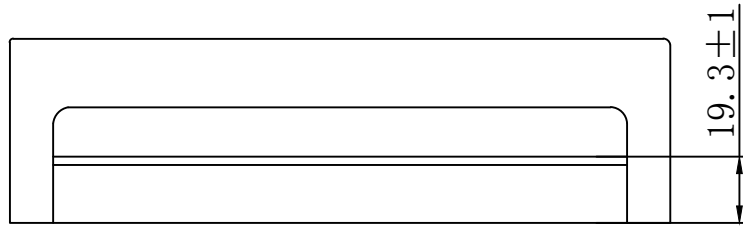

SYNERGY 21[®]

"SYNERGY 2[®]" for black printing The pantone of Color is black c
 "1" for blue printing The pantone of Color is 298C

NOTE:

1. RoHS 2.0 and Reach Complinat
 2. PACKING: 1pcs/BOX+labe
- Accessory:
1. Cable Tie (75X1.9mm) × 8Pcs
 2. Foot pad × 4Pcs
 3. M4 Screw × 2pcs

NO.	PARTS NAME	SPECIFICATION STANDARD	QT' Y	REMARK	SYNERGY 21					
②	Top Cover	1.0mm thickness Metallic Panel with plastic powder cladding Gray RAL7035	1		CUSTOMER		ITEM NO.		S216375	
①	Bottom Panel	1.2mm thickness Metallic Panel with plastic powder cladding Gray RAL7035	1		PRODUCT NAME		manufacture country		China UNIT MM	
					Desktop Consolidation Point Box 8 port		APPOBY		DATE	
					DRAWNBY		CHECKBY			
BY	CHK	REVISION RECORD MODIFICATIONS	DATE	REV.	SYNERGY 21		SYNERGY 21		SYNERGY 21 2020-02-18	
			2020-02-18	A						