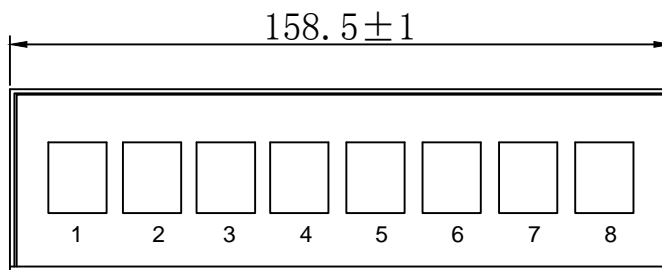

SYNERGY 21[®]

"SYNERGY 2[®]" for black printing The pantone of Color is black c
 "1" for blue printing The pantone of Color is 298C

NOTE:

1. RoHS 2.0 and Reach Complinat
 2. PACKING: 1pcs/BOX+labe
- Accessory:
1. Cable Tie (75X1.9mm) × 8Pcs
 2. Foot pad × 4Pcs
 3. M4 Screw × 2pcs

NO.	PARTS NAME	SPECIFICATION STANDARD	QT' Y	REMARK	SYNERGY 21					
②	Top Cover	1.0mm thickness Metallic Panel with plastic powder cladding Gray RAL7035	1		CUSTOMER		ITEM NO.		S216375	
①	Bottom Panel	1.2mm thickness Metallic Panel with plastic powder cladding Gray RAL7035	1		PRODUCT NAME		manufacture country		China UNIT MM	
					Desktop Consolidation Point Box 8 port		APPOBY		DATE	
					DRAWNBY		CHECKBY			
BY	CHK	REVISION RECORD MODIFICATIONS	DATE	REV.	SYNERGY 21		SYNERGY 21		SYNERGY 21 2020-02-18	
			2020-02-18	A						