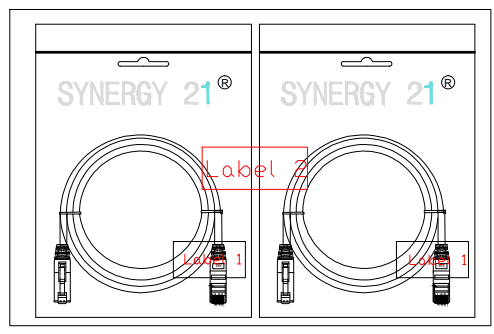

MATERIAL LIST

③	OVER MOLD	PVC, Same as cable color	2	
②	CONNECTOR	RJ45 8P8C'S SHIELDED, THE SHELL PLATED NICKEL, PIN GOLD PLATED	2	
①	CABLE	CAT. 6A S/FTP (26AWG BC*1P+AL-FOIL)*4+BRAID+JACKET: LSZH OD:6.2±0.2mm Transparent plug	1	
NO.	PARTS NAME	SPECIFICATION STANDARD	QT'Y	REMARK
		ADD POE Information		2017-02-06 A1
		NEW		2016-05-24 A
BY	CHK	REVISION RECORD MODIFICATIONS		

SYNERGY 21				
CUSTOMER	ITEM NO.	See The Chart		
PRODUCT NAME	Patch cable CAT6A 500MHz, S-STP(S/FTP), with lock	manufacture country:	CHINA	UNIT MM
DRAWN BY	CHECK BY	APPO BY	DATE	
SYNERGY 21	SYNERGY 21	SYNERGY 21	2016-05-24	

L <= 0.5M **0.5M <= L <= 7.5** **7.5 < L**

SYNERGY 2: Colour pantone 877C
1: Colour pantone 298C
 ®: Colour pantone Black
 bag thickness single side:0.05mm

CE length and height Must > 5mm

master mark

side mark

PO NO. :
CAT 6A S/FTP
 Length:
 Colour:
 C/NO. :
 REACH+RoHS 2.0 Compliant
 MADE IN CHINA

Item no:
CAT 6A S/FTP
 Length:
 Colour:
 Q' TY:
 N. W:
 G. W:
 MEAS:

1pcs/SYNERGY 21 Bag+label 1

L <= 5M: 1pcs/SYNERGY 21 Bag+label 1, 10pcs/pe bag+label 2
5m <= L <= 10M: 1pcs/SYNERGY 21 Bag+label 1, 5pcs/pe bag+label 2
 10m < L: 1pcs/SYNERGY 21 Bag+label 1, without pe bag