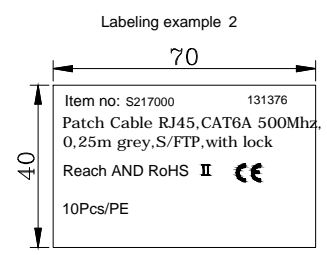

1. Electrical test:100% open short & miss wire test;
2. RoHS2.0 AND REACH compliant
3. PRINT WORD:
CAT. 6A S/FTP LSZH 500MHz ISO/IEC 11801 & EN50173-1 & ANSI/TIA-568-C.2 www.Synergy21.de **CE**
4. Test:ISO 11801 CLASS EA CHANEL LINK TEST PASS
5. OPERATING TEMPERATURE:-10°C~60°C
6. Support PoE+ per IEEE 802.3at, Max to 30 Watt

SYNERGY 21				
CUSTOMER	ITEM NO.	See The Chart		
PRODUCT NAME	Patch cable CAT6A 500MHz, S-STP(S/FTP), with lock	manufacture country:	CHINA	UNIT MM
DRAWN BY	CHECK BY	APPO BY	DATE	
SYNERGY 21	SYNERGY 21	SYNERGY 21	2016-05-24	

L <= 0.5M **0.5M <= L <= 7.5** **7.5 < L**

SYNERGY 2: Colour pantone 877C
1: Colour pantone 298C
 ®: Colour pantone Black
 bag thickness single side:0.05mm

CE length and height Must > 5mm

master mark

side mark

PO NO. :
CAT 6A S/FTP
 Length:
 Colour:
 C/NO. :
 REACH+RoHS 2.0 Compliant
 MADE IN CHINA

Item no:
CAT 6A S/FTP
 Length:
 Colour:
 Q' TY:
 N. W:
 G. W:
 MEAS:

1pcs/SYNERGY 21 Bag+label 1

L <= 5M: 1pcs/SYNERGY 21 Bag+label 1, 10pcs/pe bag+label 2
5m <= L <= 10M: 1pcs/SYNERGY 21 Bag+label 1, 5pcs/pe bag+label 2
 10m < L: 1pcs/SYNERGY 21 Bag+label 1, without pe bag