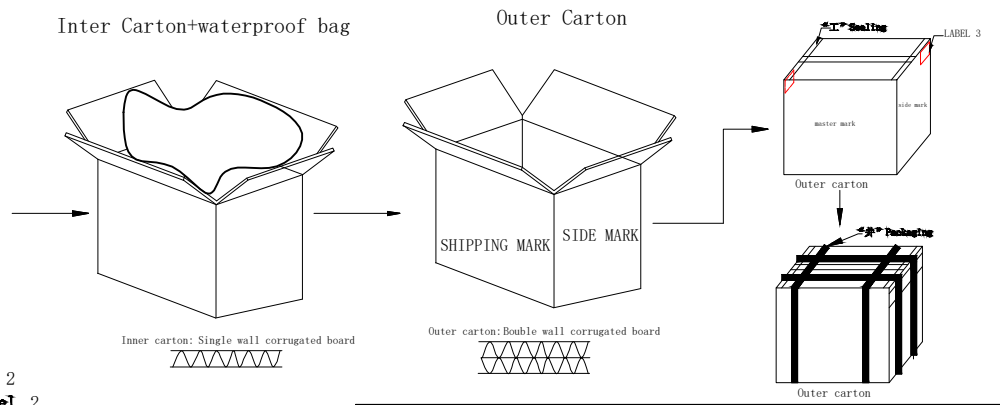

PO NO. :
CAT 6A S/FTP
 Length:
 Colour:
 C/NO. :
 REACH+RoHS 2.0 Compliant
 MADE IN CHINA

Item no:
CAT 6A S/FTP
 Length:
 Colour:
 Q' TY:
 N. W:
 G. W:
 MEAS:

1pcs/SYNERGY 21 Bag+label 1

L <= 5M: 1pcs/SYNERGY 21 Bag+label 1, 10pcs/pe bag+label 2
5m <= L <= 10M: 1pcs/SYNERGY 21 Bag+label 1, 5pcs/pe bag+label 2
 10m < L: 1pcs/SYNERGY 21 Bag+label 1, without pe bag