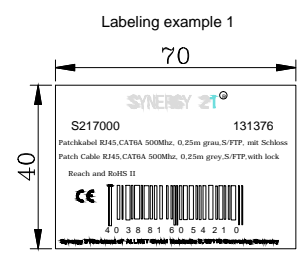

1. Electrical test:100% open short & miss wire test;
2. RoHS2.0 AND REACH compliant
3. PRINT WORD:
CAT. 6A S/FTP LSZH 500MHz ISO/IEC 11801 & EN50173-1 & ANSI/TIA-568-C.2 www.Synergy21.de **CE**
4. Test:ISO 11801 CLASS EA CHANEL LINK TEST PASS
5. OPERATING TEMPERATURE:-10°C~60°C
6. Support PoE+ per IEEE 802.3at, Max to 30 Watt

SYNERGY 21				
CUSTOMER	ITEM NO.	See The Chart		
PRODUCT NAME	Patch cable CAT6A 500MHz, S-STP(S/FTP), with lock	manufacture country:	CHINA	UNIT MM
DRAWN BY	CHECK BY	APPO BY	DATE	
SYNERGY 21	SYNERGY 21	SYNERGY 21	2016-05-24	

L <= 0.5M **0.5M <= L <= 7.5** **7.5 < L**

SYNERGY 2: Colour pantone 877C
1: Colour pantone 298C
 ®: Colour pantone Black
 bag thickness single side:0.05mm

CE length and height Must > 5mm

master mark

side mark

PO NO. :
CAT 6A S/FTP
 Length:
 Colour:
 C/NO. :
 REACH+RoHS 2.0 Compliant
 MADE IN CHINA

Item no:
CAT 6A S/FTP
 Length:
 Colour:
 Q' TY:
 N. W:
 G. W:
 MEAS:

1pcs/SYNERGY 21 Bag+label 1

L <= 5M: 1pcs/SYNERGY 21 Bag+label 1, 10pcs/pe bag+label 2
5m <= L <= 10M: 1pcs/SYNERGY 21 Bag+label 1, 5pcs/pe bag+label 2
 10m < L: 1pcs/SYNERGY 21 Bag+label 1, without pe bag