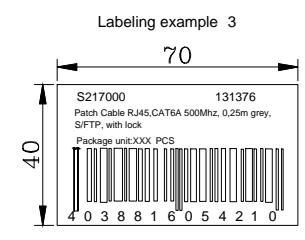

1. Electrical test:100% open short & miss wire test;
2. RoHS2.0 AND REACH compliant
3. PRINT WORD:
CAT. 6A S/FTP LSZH 500MHz ISO/IEC 11801 & EN50173-1 & ANSI/TIA-568-C.2 www.Synergy21.de **CE**
4. Test:ISO 11801 CLASS EA CHANEL LINK TEST PASS
5. OPERATING TEMPERATURE:-10°C~60°C
6. Support PoE+ per IEEE 802.3at, Max to 30 Watt

SYNERGY 21				
CUSTOMER	ITEM NO.	See The Chart		
PRODUCT NAME	Patch cable CAT6A 500MHz, S-STP(S/FTP), with lock	manufacture country:	CHINA	UNIT MM
DRAWN BY	CHECK BY	APPO BY	DATE	
SYNERGY 21	SYNERGY 21	SYNERGY 21	2016-05-24	

L <= 0.5M **0.5M <= L <= 7.5** **7.5 < L**

SYNERGY 2: Colour pantone 877C
1: Colour pantone 298C
 ®: Colour pantone Black
 bag thickness single side:0.05mm

CE length and height Must > 5mm

master mark

side mark

PO NO. :
CAT 6A S/FTP
 Length:
 Colour:
 C/NO. :
 REACH+RoHS 2.0 Compliant
 MADE IN CHINA

Item no:
CAT 6A S/FTP
 Length:
 Colour:
 Q' TY:
 N. W:
 G. W:
 MEAS:

1pcs/SYNERGY 21 Bag+label 1

L <= 5M: 1pcs/SYNERGY 21 Bag+label 1, 10pcs/pe bag+label 2
5m <= L <= 10M: 1pcs/SYNERGY 21 Bag+label 1, 5pcs/pe bag+label 2
 10m < L: 1pcs/SYNERGY 21 Bag+label 1, without pe bag