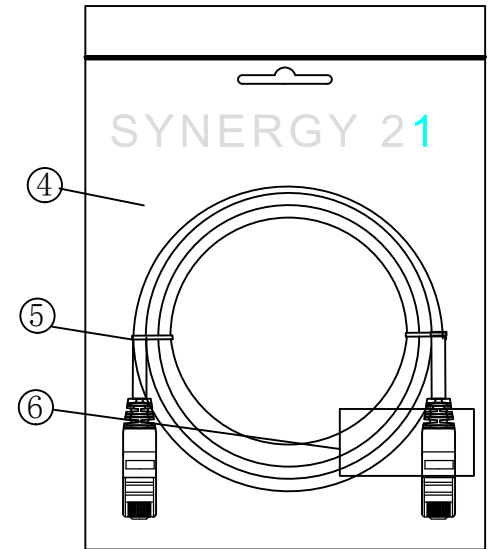

COLOR: BLACK PANTONE BLACK 3C

ITEM	LENGTH (mm)	PACKING
S216931	150±5	SYNERGY 21 Bag A
S216915	250±10	SYNERGY 21 Bag A
S216916	500±15	SYNERGY 21 Bag A
S216917	1000±30	SYNERGY 21 Bag A
S216918	1500±30	SYNERGY 21 Bag A
S216919	2000±30	SYNERGY 21 Bag A
S216920	3000±50	SYNERGY 21 Bag A
S216921	5000±200	SYNERGY 21 Bag B
S216922	7500±200	SYNERGY 21 Bag B
S216923	10000±200	SYNERGY 21 Bag B
S216924	15000±300	SYNERGY 21 Bag C
S216925	20000±300	SYNERGY 21 Bag C
S216926	25000±300	SYNERGY 21 Bag C
S216927	30000±300	SYNERGY 21 Bag D
S216928	40000±500	SYNERGY 21 Bag D
S216929	50000±500	SYNERGY 21 Bag D

COLOR: RED PANTONE 199C

ITEM	LENGTH (mm)	PACKING
S216689	150±5	SYNERGY 21 Bag A
S216690	250±10	SYNERGY 21 Bag A
S216691	500±15	SYNERGY 21 Bag A
S216692	1000±30	SYNERGY 21 Bag A
S216693	1500±30	SYNERGY 21 Bag A
S216694	2000±30	SYNERGY 21 Bag A
S216695	3000±50	SYNERGY 21 Bag A
S216696	5000±200	SYNERGY 21 Bag B
S216697	7500±200	SYNERGY 21 Bag B
S216698	10000±200	SYNERGY 21 Bag B
S216699	15000±300	SYNERGY 21 Bag C

SYNERGY 21

					SYNERGY 21							
				CUSTOMER NO.			ITEM NO.			SEE THE CHART		
Hasia	ADD RED CABLE				2022-05-10	A7	PRODUCT NAME	CAT. 6 S/FTP PATCH CORD TPE-LSZH	manufacture country:	CHINA	UNIT	MM
				NEW	2015-01-20	A	DRAWNBY	CHECKBY	APPOBY	DATE		
BY	CHK	REVISION RECORD MODIFICATIONS			DATE	REV.	SYNERGY 21	SYNERGY 21	SYNERGY 21	2015-01-20