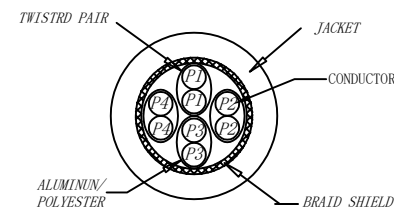

CAT.6 S/FTP TPE-LSZH 250MHz ISO/IEC 11801 & EN50173-1 & ANSI/TIA-568. 2-D www.Synergy21.de CE

PIN OUT

MATERIAL LIST

⑥	LABEL	NO DRY GLUE LABEL	1	
⑤	MINI TIE	PE MINI TIE(POSSESS METAL) COLOUR SEE THE CHART	2	
④	POLYETHYLENE BAG	SYNERGY 21 SLIP PE BAG	1	
③	CABLE	CAT. 6 S/FTP 27AWG (BC*1P+AL-FOIL)*4+Braid(AL-MG) JACKET:TPE-LSZH OD:6.0±0.2mm COLOUR SEE THE CHART	1	
②	Over mold	80A PVC,COLOR:SEE THE CHART	2	
①	Plug	RJ45 8P8C' S SHIELDED ,THE SHELL PLATED NICKEL ,PIN GOLD PLATED 3u" RED/TRANSPARENT	2	
NO.	PARTS NAME	SPECIFICATION STANDARD	QT' Y	REMARK

Hasia		change "ROSH 2.0" to "ROSH 3.0"	2022-02-25	A6	SYNERGY 21					
		Add New Color	2019-03-14	A5						
		Increase the minimum bend radius	2018-11-30	A4	CUSTOMER NO.		ITEM NO.	SEE THE CHART		
		Add moulding size	2018-06-19	A3	PRODUCT NAME	CAT. 6 S/FTP PATCH CORD TPE-LSZH	manufacture country:	CHINA	UNIT	MM
		Change Moulding	2018-05-29	A2	DRAWNBY	CHECKBY	APPOBY	DATE		
		CHANGE PACKING AND BOX MARK	2018-03-12	A1	SYNERGY 21	SYNERGY 21	SYNERGY 21	2015-01-20		
BY	CHK	REVISION RECORD MODIFICATIONS	DATE	REV.						