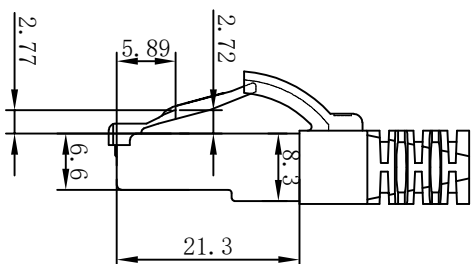

CAT.6 S/FTP TPE-LSZH 250MHz ISO/IEC 11801 & EN50173-1 & ANSI/TIA-568. 2-D www.Synergy21.de CE

PIN OUT

MATERIAL LIST

⑥	LABEL	NO DRY GLUE LABEL	1	
⑤	MINI TIE	PE MINI TIE(POSSESS METAL) COLOUR SEE THE CHART	2	
④	POLYETHYLENE BAG	SYNERGY 21 SLIP PE BAG	1	
③	CABLE	CAT. 6 S/FTP 27AWG (BC*1P+AL-FOIL)*4+Braid(AL-MG) JACKET:TPE-LSZH OD:6.0±0.2mm COLOUR SEE THE CHART	1	
②	Over mold	80A PVC,COLOR:SEE THE CHART	2	
①	Plug	RJ45 8P8C' S SHIELDED ,THE SHELL PLATED NICKEL ,PIN GOLD PLATED 3u" RED/TRANSPARENT	2	
NO.	PARTS NAME	SPECIFICATION STANDARD	QT' Y	REMARK