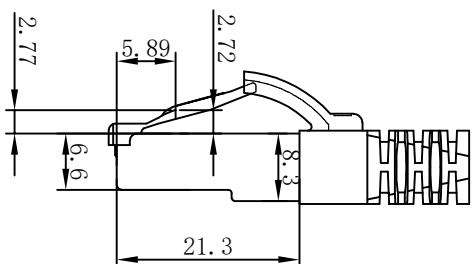

CAT.6 S/FTP TPE-LSZH 250MHz ISO/IEC 11801 & EN50173-1 & ANSI/TIA-568.2-D www.Synergy21.de CE

PIN OUT

MATERIAL LIST

⑥	LABEL	NO DRY GLUE LABEL	1	
⑤	MINI TIE	PE MINI TIE(POSSESS METAL) COLOUR SEE THE CHART	2	
④	POLYETHYLENE BAG	SYNERGY 21 SLIP PE BAG	1	
③	CABLE	CAT. 6 S/FTP 27AWG (BC*1P+AL-FOIL)*4+Braid(AL-MG) JACKET:TPE-LSZH OD:6.0±0.2mm COLOUR SEE THE CHART	1	
②	Over mold	80A PVC,COLOR:SEE THE CHART	2	
①	Plug	RJ45 8P8C' S SHIELDED ,THE SHELL PLATED NICKEL ,PIN GOLD PLATED 3u" RED/TRANSPARENT	2	
NO.	PARTS NAME	SPECIFICATION STANDARD	QT' Y	REMARK