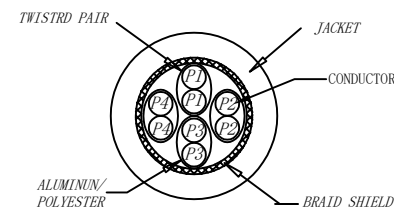

CAT.6 S/FTP TPE-LSZH 250MHz ISO/IEC 11801 & EN50173-1 & ANSI/TIA-568.2-D www.Synergy21.de CE

PIN OUT

MATERIAL LIST

⑥	LABEL	NO DRY GLUE LABEL	1	
⑤	MINI TIE	PE MINI TIE(POSSESS METAL) COLOUR SEE THE CHART	2	
④	POLYETHYLENE BAG	SYNERGY 21 SLIP PE BAG	1	
③	CABLE	CAT. 6 S/FTP 27AWG (BC*1P+AL-FOIL)*4+Braid(AL-MG) JACKET:TPE-LSZH OD:6.0±0.2mm COLOUR SEE THE CHART	1	
②	Over mold	80A PVC,COLOR:SEE THE CHART	2	
①	Plug	RJ45 8P8C' S SHIELDED ,THE SHELL PLATED NICKEL ,PIN GOLD PLATED 3u" RED/TRANSPARENT	2	
NO.	PARTS NAME	SPECIFICATION STANDARD	QT' Y	REMARK

Hasia		change "ROSH 2.0" to "ROSH 3.0"	2022-02-25	A6	SYNERGY 21					
		Add New Color	2019-03-14	A5						
		Increase the minimum bend radius	2018-11-30	A4	CUSTOMER NO.		ITEM NO.	SEE THE CHART		
		Add moulding size	2018-06-19	A3	PRODUCT NAME	CAT. 6 S/FTP PATCH CORD TPE-LSZH	manufacture country:	CHINA	UNIT	MM
		Change Moulding	2018-05-29	A2	DRAWNBY	CHECKBY	APPOBY	DATE		
		CHANGE PACKING AND BOX MARK	2018-03-12	A1	SYNERGY 21	SYNERGY 21	SYNERGY 21	2015-01-20		
BY	CHK	REVISION RECORD MODIFICATIONS	DATE	REV.						