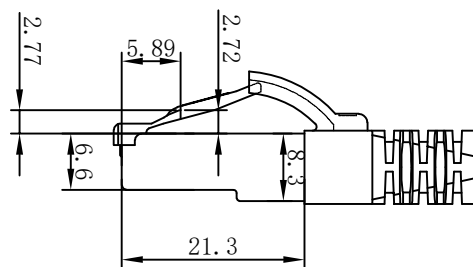

CAT.6 S/FTP TPE-LSZH 250MHz ISO/IEC 11801 & EN50173-1 & ANSI/TIA-568. 2-D www.Synergy21.de CE

PIN OUT

MATERIAL LIST

⑥	LABEL	NO DRY GLUE LABEL	1	
⑤	MINI TIE	PE MINI TIE(POSSESS METAL) COLOUR SEE THE CHART	2	
④	POLYETHYLENE BAG	SYNERGY 21 SLIP PE BAG	1	
③	CABLE	CAT. 6 S/FTP 27AWG (BC*1P+AL-FOIL)*4+Braid(AL-MG) JACKET:TPE-LSZH OD:6.0±0.2mm COLOUR SEE THE CHART	1	
②	Over mold	80A PVC,COLOR:SEE THE CHART	2	
①	Plug	RJ45 8P8C'S SHIELDED ,THE SHELL PLATED NICKEL ,PIN GOLD PLATED 3u" RED/TRANSPARENT	2	
NO.	PARTS NAME	SPECIFICATION STANDARD	QT' Y	REMARK

NOTE:

- ELECTRICAL TEST:
  - 100% OPEN SHORT, MISS WIRE TEST
  - INSULATION RESISTANCE:DC 300V 10M Ohm;
  - CONTACTOR RESISTANCE:1 OHM per meter
- FLUKE TEST LIMIT:ISO11801 Channel Class E
- Working temperature:-10°C ~ + 60°C
- Storage temperature:-20°C~+75°C
- RoHS 3.0 AND REACH compliant
- Low Smoke (IEC 61034)
- Flame retardant (IEC60332-1-2)
- Halogen free (IEC 60754-1/2)
- Packing:Synergy21 PE Bag+Label
- Minimum of the bending radius is 60mm