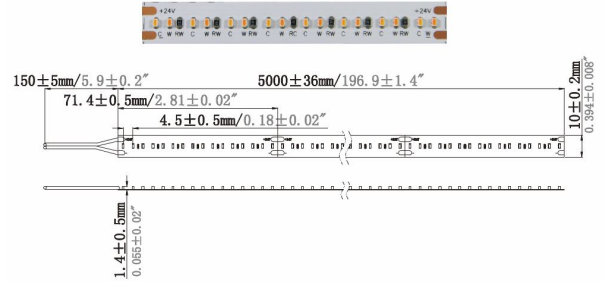

No guarantee can be given for overheated LED strips.

Attributes

| Attribute | Value |
|-----------------------|-----------------------|
| Abstrahlwinkel: | 120 |
| Ampere: | 4.20 |
| CC oder CV: | CV |
| CRI: | >90 |
| Dimmbar: | abhängig vom Netzteil |
| LED Strip Klebeband: | ja |
| LED Strip Breite: | 10 |
| LED Strip Höhe: | 1.50 |
| LED Strip kürzbar: | 71.40 |
| LED Strip Länge: | 5000 |
| Lichtfabe in Kelvin: | 2700-1800 |
| Lichtfarbe: | warmweiß |
| Lichtfarbe in Kelvin: | 2700-1800 |
| Lichtfarbe Name: | warmweiß |
| Lumen: | 5000 |
| Schutzklasse: | IP20 |
| Volt: | 24 |
| Weight: | 0.5 Kg |
| Warranty: | 60.00 Months |

Additional Images

Dimensions

Drawing

Luminous Intensity Distribution Diagram

Average Illumination

Accessories

| Part No. | Name |
|----------|---|
| 93682 | Mean Well Power Supply - 24V 150W Dimmable IP65 |
| 174020 | Synergy 21 Power supply - 24V 100W BILTON |