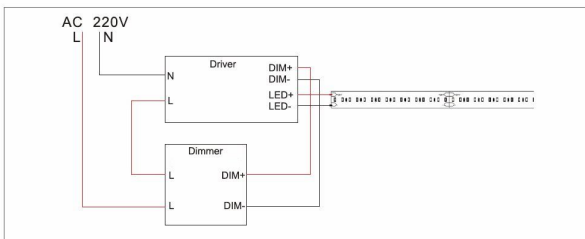

No guarantee can be given for overheated LED strips.

Attributes

| Attribute | Value |
|-----------------------|-----------------------|
| Abstrahlwinkel: | 120 |
| Ampere: | 4.20 |
| CC oder CV: | CV |
| CRI: | >90 |
| Dimmbar: | abhängig vom Netzteil |
| LED Strip Klebeband: | ja |
| LED Strip Breite: | 10 |
| LED Strip Höhe: | 1.50 |
| LED Strip kürzbar: | 71.40 |
| LED Strip Länge: | 5000 |
| Lichtfabe in Kelvin: | 2700-1800 |
| Lichtfarbe: | warmweiß |
| Lichtfarbe in Kelvin: | 2700-1800 |
| Lichtfarbe Name: | warmweiß |
| Lumen: | 5000 |
| Schutzklasse: | IP20 |
| Volt: | 24 |
| Weight: | 0.5 Kg |
| Warranty: | 60.00 Months |

Additional Images

Dimensions

Drawing

Luminous Intensity Distribution Diagram

Average Illumination

Accessories

| Part No. | Name |
|----------|---|
| 93682 | Mean Well Power Supply - 24V 150W Dimmable IP65 |
| 174020 | Synergy 21 Power supply - 24V 100W BILTON |