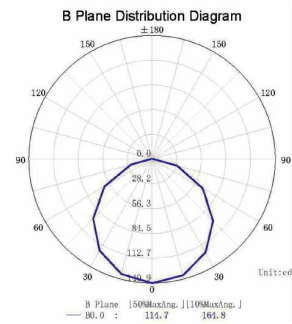

No guarantee can be given for overheated LED strips.

Attributes

| Attribute | Value |
|-----------------------|-----------------------|
| Abstrahlwinkel: | 120 |
| Ampere: | 4.20 |
| CC oder CV: | CV |
| CRI: | >90 |
| Dimmbar: | abhängig vom Netzteil |
| LED Strip Klebeband: | ja |
| LED Strip Breite: | 10 |
| LED Strip Höhe: | 1.50 |
| LED Strip kürzbar: | 71.40 |
| LED Strip Länge: | 5000 |
| Lichtfabe in Kelvin: | 2700-1800 |
| Lichtfarbe: | warmweiß |
| Lichtfarbe in Kelvin: | 2700-1800 |
| Lichtfarbe Name: | warmweiß |
| Lumen: | 5000 |
| Schutzklasse: | IP20 |
| Volt: | 24 |
| Weight: | 0.5 Kg |
| Warranty: | 60.00 Months |

Additional Images

Dimensions

Drawing

Luminous Intensity Distribution Diagram

Average Illumination

Accessories

| Part No. | Name |
|----------|---|
| 93682 | Mean Well Power Supply - 24V 150W Dimmable IP65 |
| 174020 | Synergy 21 Power supply - 24V 100W BILTON |