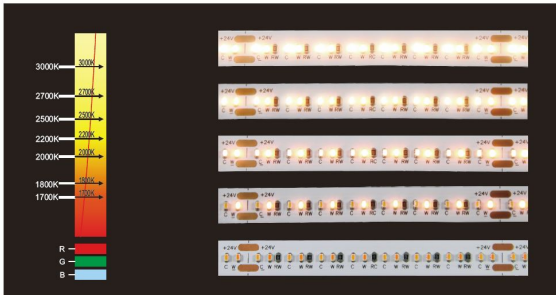

There are a variety of mounting options, such as clips, permanently elastic mounting adhesive, cable ties, etc.

Please note that LED strips must also be cooled.

Make sure that the LED strip does not exceed a working temperature of 40°C, otherwise its service life cannot be guaranteed.

No guarantee can be given for overheated LED strips.

Attributes

| Attribute | Value |
|-----------------------|-----------------------|
| Abstrahlwinkel: | 120 |
| Ampere: | 4.20 |
| CC oder CV: | CV |
| CRI: | >90 |
| Dimmbar: | abhängig vom Netzteil |
| LED Strip Klebeband: | ja |
| LED Strip Breite: | 10 |
| LED Strip Höhe: | 1.50 |
| LED Strip kürzbar: | 71.40 |
| LED Strip Länge: | 5000 |
| Lichtfabe in Kelvin: | 2700-1800 |
| Lichtfarbe: | warmweiß |
| Lichtfarbe in Kelvin: | 2700-1800 |
| Lichtfarbe Name: | warmweiß |
| Lumen: | 5000 |
| Schutzklasse: | IP20 |
| Volt: | 24 |
| Weight: | 0.5 Kg |
| Warranty: | 60.00 Months |

Additional Images

Dimensions

Drawing

Luminous Intensity Distribution Diagram

Average Illumination

Accessories

| Part No. | Name |
|----------|---|
| 93682 | Mean Well Power Supply - 24V 150W Dimmable IP65 |
| 174020 | Synergy 21 Power supply - 24V 100W BILTON |