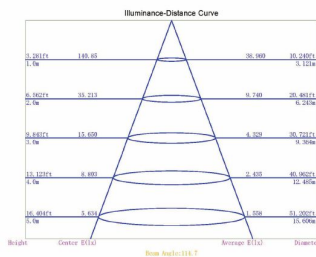

No guarantee can be given for overheated LED strips.

Attributes

| Attribute | Value |
|-----------------------|-----------------------|
| Abstrahlwinkel: | 120 |
| Ampere: | 4.20 |
| CC oder CV: | CV |
| CRI: | >90 |
| Dimmbar: | abhängig vom Netzteil |
| LED Strip Klebeband: | ja |
| LED Strip Breite: | 10 |
| LED Strip Höhe: | 1.50 |
| LED Strip kürzbar: | 71.40 |
| LED Strip Länge: | 5000 |
| Lichtfabe in Kelvin: | 2700-1800 |
| Lichtfarbe: | warmweiß |
| Lichtfarbe in Kelvin: | 2700-1800 |
| Lichtfarbe Name: | warmweiß |
| Lumen: | 5000 |
| Schutzklasse: | IP20 |
| Volt: | 24 |
| Weight: | 0.5 Kg |
| Warranty: | 60.00 Months |

Additional Images

Dimensions

Drawing

Luminous Intensity Distribution Diagram

Average Illumination

Accessories

| Part No. | Name |
|----------|---|
| 93682 | Mean Well Power Supply - 24V 150W Dimmable IP65 |
| 174020 | Synergy 21 Power supply - 24V 100W BILTON |