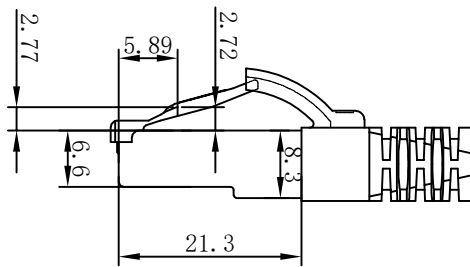

CAT.6 S/FTP TPE-LSZH 250MHz ISO/IEC 11801 & EN50173-1 & ANSI/TIA-568. 2-D www.Synergy21.de CE

PIN OUT

MATERIAL LIST

NO.	PARTS NAME	SPECIFICATION STANDARD	QT' Y	REMARK
⑥	LABEL	NO DRY GLUE LABEL	1	
⑤	MINI TIE	PE MINI TIE(POSSESS METAL) COLOUR SEE THE CHART	2	
④	POLYETHYLENE BAG	SYNERGY 21 SLIP PE BAG	1	
③	CABLE	CAT. 6 S/FTP 27AWG (BC*1P+AL-FOIL)*4+Braid(AL-MG) JACKET:TPE-LSZH OD:6.0±0.2mm COLOUR SEE THE CHART	1	
②	Over mold	80A PVC,COLOR:SEE THE CHART	2	
①	Plug	RJ45 8P8C' S SHIELDED ,THE SHELL PLATED NICKEL ,PIN GOLD PLATED 3u" RED/TRANSPARENT	2	

NOTE:

- ELECTRICAL TEST:
 - 100% OPEN SHORT, MISS WIRE TEST
 - INSULATION RESISTANCE:DC 300V 10M Ohm;
 - CONTACTOR RESISTANCE:1 OHM per meter
- FLUKE TEST LIMIT:ISO11801 Channel Class E
- Working temperature:-10°C ~ + 60°C
- Storage temperature:-20°C~+75°C
- RoHS 3.0 AND REACH compliant
- Low Smoke (IEC 61034)
- Flame retardant (IEC60332-1-2)
- Halogen free (IEC 60754-1/2)
- Packing:Synergy21 PE Bag+Label
- Minimum of the bending radius is 60mm