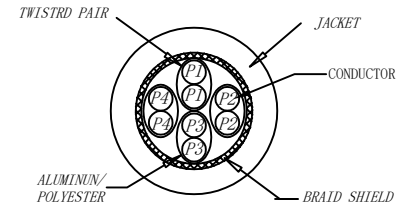

CAT.6 S/FTP TPE-LSZH 250MHz ISO/IEC 11801 & EN50173-1 & ANSI/TIA-568. 2-D www.Synergy21.de CE

PIN OUT

MATERIAL LIST

NO.	PARTS NAME	SPECIFICATION STANDARD	QT' Y	REMARK
⑥	LABEL	NO DRY GLUE LABEL	1	
⑤	MINI TIE	PE MINI TIE(POSSESS METAL) COLOUR SEE THE CHART	2	
④	POLYETHYLENE BAG	SYNERGY 21 SLIP PE BAG	1	
③	CABLE	CAT. 6 S/FTP 27AWG (BC*1P+AL-FOIL)*4+Braid(AL-MG) JACKET:TPE-LSZH OD:6.0±0.2mm COLOUR SEE THE CHART	1	
②	Over mold	80A PVC,COLOR:SEE THE CHART	2	
①	Plug	RJ45 8P8C' S SHIELDED ,THE SHELL PLATED NICKEL ,PIN GOLD PLATED 3u" RED/TRANSPARENT	2	

NO.	DESCRIPTION	DATE	REV.	SYNERGY 21																								
Hasia	change "ROSH 2.0" to "ROSH 3.0"	2022-02-25	A6	<table border="1"> <tr> <td colspan="2">CUSTOMER NO.</td> <td>ITEM NO.</td> <td colspan="3">SEE THE CHART</td> </tr> <tr> <td>PRODUCT NAME</td> <td>CAT. 6 S/FTP PATCH CORD TPE-LSZH</td> <td>manufacture country:</td> <td>CHINA</td> <td>UNIT</td> <td>MM</td> </tr> <tr> <td>DRAWNBY</td> <td>CHECKBY</td> <td>APPOBY</td> <td colspan="3">DATE</td> </tr> <tr> <td>SYNERGY 21</td> <td>SYNERGY 21</td> <td>SYNERGY 21</td> <td colspan="3">2015-01-20</td> </tr> </table>	CUSTOMER NO.		ITEM NO.	SEE THE CHART			PRODUCT NAME	CAT. 6 S/FTP PATCH CORD TPE-LSZH	manufacture country:	CHINA	UNIT	MM	DRAWNBY	CHECKBY	APPOBY	DATE			SYNERGY 21	SYNERGY 21	SYNERGY 21	2015-01-20		
CUSTOMER NO.		ITEM NO.	SEE THE CHART																									
PRODUCT NAME	CAT. 6 S/FTP PATCH CORD TPE-LSZH	manufacture country:	CHINA		UNIT	MM																						
DRAWNBY	CHECKBY	APPOBY	DATE																									
SYNERGY 21	SYNERGY 21	SYNERGY 21	2015-01-20																									
	Add New Color	2019-03-14	A5																									
	Increase the minimum bend radius	2018-11-30	A4																									
	Add moulding size	2018-06-19	A3																									
	Change Moulding	2018-05-29	A2																									
	CHANGE PACKING AND BOX MARK	2018-03-12	A1																									
BY	CHK	REVISION RECORD MODIFICATIONS	DATE	REV.																								